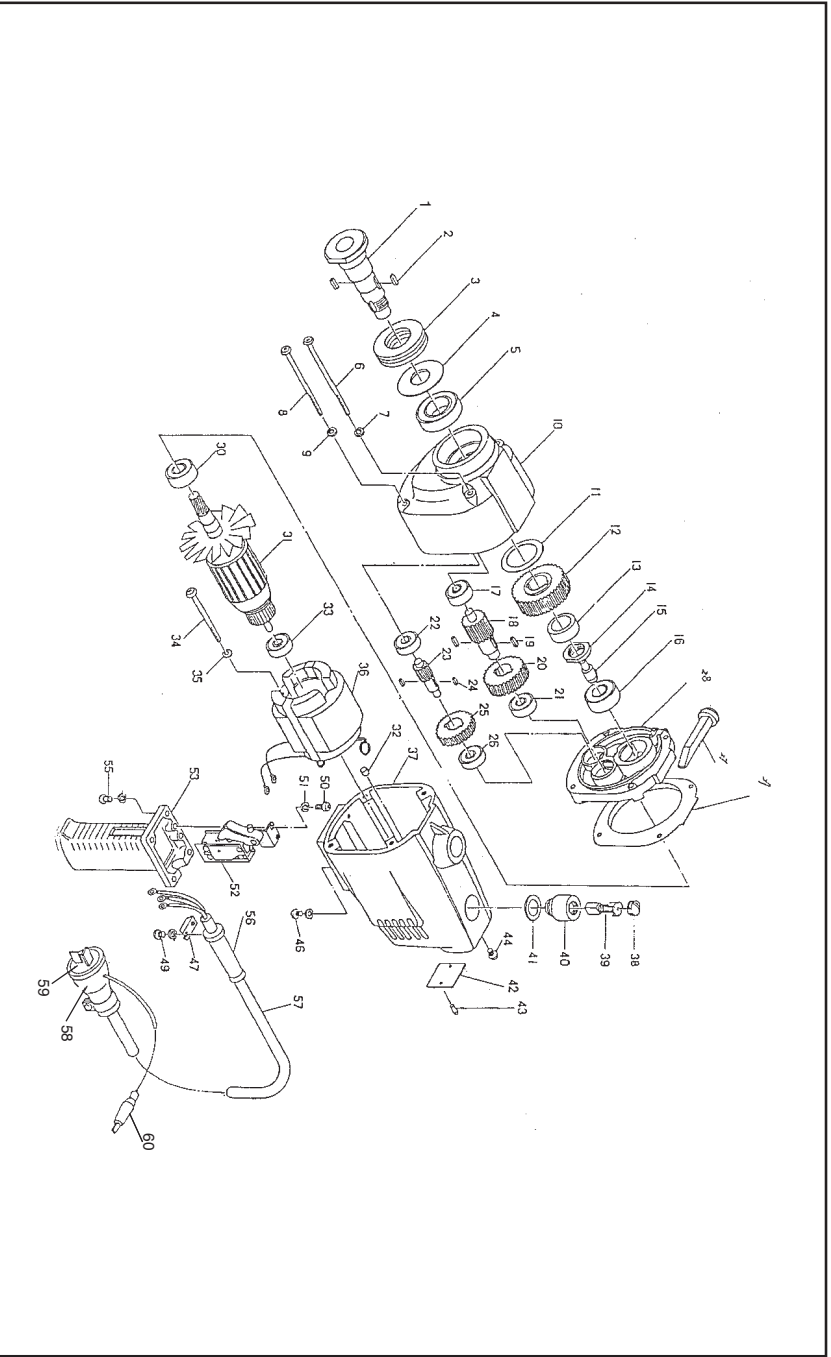

A-100 MOTOR ASSEMBLY AND PARTS LIST

The part numbers with ( ) are included in the Ass'y parts written above them.

No.	Part No.	Part Name	Q'ty	Price	No.	Part No.	Part Name	Q'ty	Price
1	TQ00342	Spindle	1		29		Fan Guide	1	
2		Parallel Key 5 X 5 X 20	1		30		Ball Bearing	1	
3		Thrust Bearing	1		31	TB00953	Armature Ass'y (230 V)	1 set	
4		Plain Washer	1		33		Ball Bearing	1	
5		Ball Bearing	1		34		Round Screw M5	1	
6		Round Head Screw M6	2		35		Spring Washer	4	
7		Spring Washer	4		36	TB01817	Stator Ass'y (230 V)	1 set	
8		Round Head Screw M6	2		37		Stator Spider	1	
9		Spring Washer	1		38	TQ01734	Brush Cap	1	
10		Gear Case	2		39	TA9A388	Carbon Brush Ass'y	1 set	
11		Gear C	1		40		Brush Holder	1	
12	TQ01713	Collar	1		41		Insulation Washer	1	
13		Nut	1		42		Name Plate	1	
14		Nut	1		43		Screw	1	
16		Ball Bearing 6204Z	1 set		46		Screw	1	
17		Ball Bearing	2		47		Cable Clamp	2	
18	TQ01714	Pinion B	1		49		Cable Clamp	2	
19		Parallel Key	1		50		Cable Clamp	1 set	
20	TQ03187	Spur Gear B	1		52	TQ02691	Switch	1 set	
21		Ball Bearing	1		53		Switch Handle	1	
22		Ball Bearing	1		54		Switch Handle	1	
23	TQ03186	Pinion A	1		55		Switch Handle	1 set	
24		Parallel Key	1		56		Switch Handle	2	
25	TQ00989	Spur Gear A	1		57		Switch Handle	1	
26		Ball Bearing	1		58		Switch Handle	1	
27		Rubber Plate	1		59		Switch Handle	1 set	
28		Bearing Bracket	1		60		Switch Handle	1