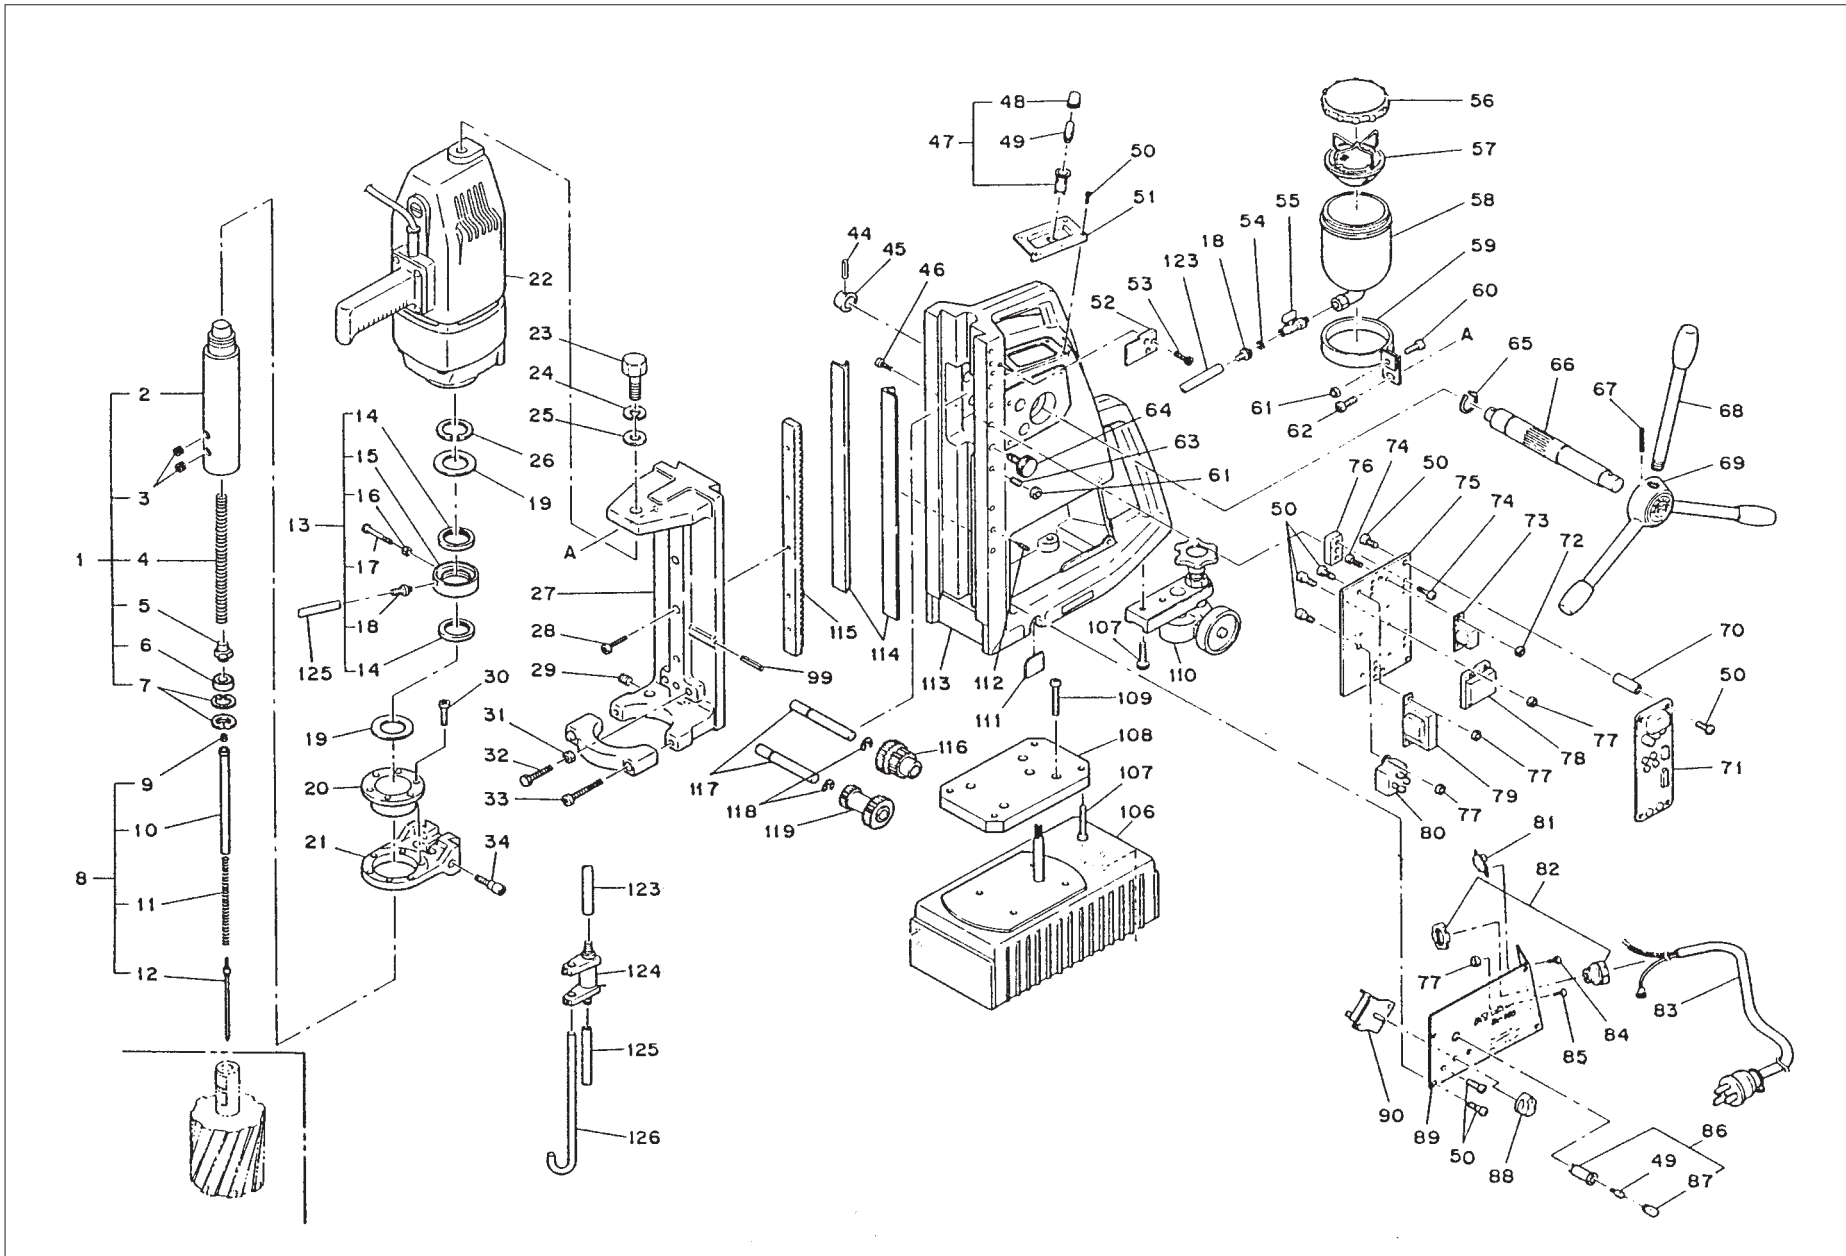

# ATRA ACE A-100 ASSEMBLY AND PARTS LIST

The parts numbers with ( ) are included in the Ass'y parts written above them.

No.	Part No.	Part Name	Q'ty	Price	No.	Part No.	Part Name	Q'ty	Price	No.	Part No.	Part Name	Q'ty	Price
1	TA9A686	Arbor Body Ass'y	1 set		52	TP17636	Stopper Plate	1		108	TP16717	Pole Plate	1	
2	(TP17596)	Arbor Body	1		53	TP01644	Hex. Socket Head Bolt 6 X 12	3		110	TA94059	Stabilizer Ass'y	1	
3	(TP17597)	Hex. Screw 16 X 9	2		-	TA98903	Oil Cup Ass'y	1		111	TP16724	Dust Cover	1	
4	(TP16720)	Spring 1.6 X 11 X 177	1		54	CP21947	Seal Packing	1		112	TP04519	Hex. Screw 5 X 18	4	
5	(TP16721)	Pilot Spacer	1		55	TP14495	Petcock Valve 1/8(P/T)	1		113	TA9A190	Body Sub Ass'y	1	
6	(TP16722)	Spacer 16 X 31.8 X 12	1		56	TP11916	Cover	1		114	TP13832	Slide Plate Left/Right	2	
7	(TP07623)	Retaining Ring C-32	2		57	TP15823	Oil Cleaner	1		115	TP16735	Rack	1	
8	TA9A207	Pilot Pin 12075 3" length	1		58	TA98909	Oil Cup Sub Ass'y	1		116	TP06526	Spur Gear B	1	
9	(TP06158)	Hex. Screw 8 X 8	1		59	TP14497	Cup Holder	1		117	TP02567	Gear Shaft	2	
10	(TJ16748)	Pilot 12075 A	1		60	TP16193	Screw 5 X 14	1		118	TP02570	Retaining Ring E-140	2	
11	(TP16750)	Spring 1 X 5.3 X 120	1		61	TP02936	Hex. Nut M5	7		119	TP06525	Spur Gear A	1	
12	(TP16749)	Pilot 12075 B	1		62	TP00021	Hex. Bolt 5 X 10	1		123	TP15965	Tube 4 X 7 X 190	1	
13	TA9A193	Oil Ring Ass'y	1		63	TP02937	Hex. Screw 5 X 20	6		124	TA9A390	Oil Dropper Sub Ass'y	1	
14	TP14499	Oil Seal GD38 X 48 X 4	2		64	TP02931	Set Screw	1		125	TP15964	Tube 4 X 7 X 150	1	
15	TB00496	Oil Ring Sub Ass'y	1		65	TP02578	Retaining Ring C-22	1		126	TP15156	Oil Ring Stopper	1	
16	LP10496	Hex. Nut M6	1		66	TP02571	Pinion Shaft	1						
17	TP05469	Hex. Screw 6 X 45	1		67	TP09853	Spring Pin 5 X 34	1						
18	TP14500	Hose Nipple	2		68	TP00118	Feed Handle	3						
19	TP12773	Washer 38.5 X 54 X 1	2		69	TP02572	Handle Boss	1						
20	TB00732	Bush	1		70	TP16738	Spacer	4						
21	TP16725	Bracket	1		71	TB04880	L. D. Device Sub Ass'y	1						
22	TB00564	Electric Drill Ass'y	1		72	TP00067	Hex. Nut M3	2						
23	TP15637	Hex. Bolt 16 X 40	1		73	TP15957	Sensor Transformer	1						
24	TP15638	Spring Washer M16	1		74	TP00056	+ Screw 3 X 6	10						
25	TP00802	Plain Washer M16	1		75	TP16740	Load Detecting Device Board	1						
26	TP14969	Retaining Ring ISTW-38	1		76	TP16741	Holder	4						
27	TP16734	Slide Plate	1		77	TP02639	Hex. Nut M4	7						
28	TP15882	Hex. Screw 5 X 35	5		78	TP14429	Solid State Relay SF20D1	1						
29	TP06141	Hex. Screw 6 X 6	1		79	TP16739	Transformer 2H2403	1						
30	TP02862	Hex. Screw 5 X 15	6		80	TB01119	P.C. Board Ass'y Kit	1						
31	TP08584	Hex. Nut M8	3		81	TP14428	Switch MF201N	1						
32	TP04531	Hex. Bolt 8 X 30	2		82	TP14698	Cable Connector SC4-3	2						
33	TP16284	Hex. Screw 8 X 45	2		83	TA9A757	Cabtyre Cable Ass'y	1						
34	TP02260	Hex. Bolt 8 X 35	1		84	TP02618	+ Screw 4 X 8	2						
44	TP03261	Spring Pin 4 X 26X AW	1		85	TP08489	+ Bind Screw 4 X 6	1						
45	TP02575	Cap	1		86	TP14395	Lamp Holder	1						
46	TP02638	+ Screw 4 X 12	4		87	TP18014	Lamp Cover White	1						
47	TP00164	Lamp Holder 220V	1		88	TP12781	Control Knob	1						
48	TP07646	Plastic Lamp Cover	1		89	TQ00776	Circuit Board EC12	1						
49	TP00053	Neon Lamp	2		90	TP12780	Rotary Switch EC12	1						
50	TP02618	+ Screw 4 X 8	26		106	TB00006	Square Magnet Sub Ass'y	1						
51	TP16737	Lamp Holder Plate	1		107	TP00045	Hex. Bolt 8 X 25	6						