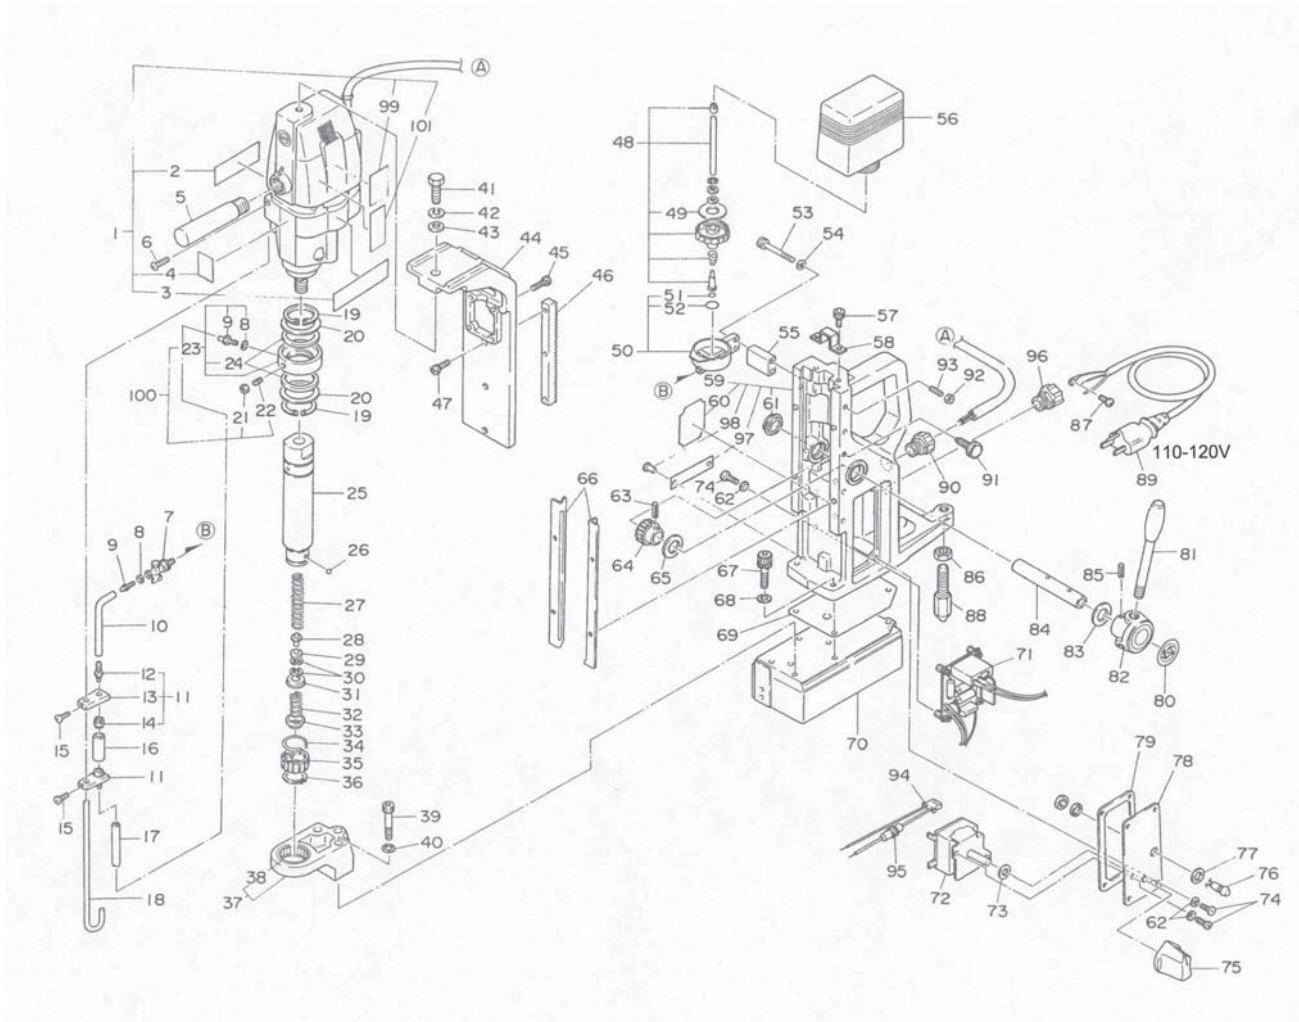

# ATRA ACE A0-5000 ASSEMBLY AND PARTS LIST

The part numbers with ( ) are included in the Ass'y parts written above them.

No.	Part No.	Part Name	Q'ty	Price	No.	Part No.	Part Name	Q'ty	Price	No.	Part No.	Part Name	Q'ty	Price
1	TB02594	Drill Motor Ass'y A (230V)	1 set		36	TP15239	Retaining Ring C-28	1		74	TP02618	+ Screw 4 X 8	10	
1	TB04124	Drill Motor Ass'y A (110-120V)	1 set		37	TB02695	Bracket Ass'y	1 set		75	TP12781	Control Knob	1	
	(TA9A028)	Brush Ass'y (2 pcs/set)	1 set		38	(TQ03444)	Needle Bearing B-2410	1		76	TQ03115	Lamp D0H-8HSR (Red)	1 set	
2	(TQ05281)	Label Drill rpm	1		39	TP13332	Hex. Socket Bolt 8 X 50	3		77	TQ03130	Seal Washer M8	1	
3	(TQ05063)	Caution Label	1		40	TP05049	Washer M8	3		78	TQ03396	Switch Plate	1	
4	(TQ05066)	Cutter Caution Label	1		41	TP12782	Hex. Bolt 10X 35	1		79	TQ03123	Packing Body	1	
99	(TQ05065)	Label – Cutter Insertion	1		42	TP06226	Spring Washer M10	1		80	TP02573	Plate Nitto	1	
101	(TQ05064)	Cutter Mounting Label	1		43	TP07225	Plain Washer M10	1		81	TP00118	Feed Handle	3	
5	TB02534	Side Handle Ass'y	1 set		44	TQ03119	Slide Board	1		82	TP02572	Handle Boss	1	
6	TP02638	+ Screw 4 X 12	1		45	TP06637	Hex. Bolt 5 X 40	4		83	TP12766	Washer 20.5 X 34 X 1	1	
7	TP14495	Petcock Valve 1/8 (PT)	1		46	TP12776	Rack	1		84	TP12765	Pinion Shaft	1	
8	CP21947	Seal Packing	1		47	TP02863	Hex. Bolt 5 X 20	3		85	TP09853	Spring Pin 5 X 34	1	
9	TP14500	Hose Nipple	1		48	TB00516	Cap Ass'y	1 set		86	TP03914	Hex. Nut Type 3 M16	1	
10	TP15821	Tube 4 X 7 X 240	1 set		49	(TQ00701)	Packng Cap	1		87	LP08489	Screw 4 X 6	1	
11	TA99504	Oil Dropper Plate Ass'y	2 sets		50	TB01380	Oil Tank Bracket Sub Ass'y	1 set		88	TQ00720	Stabilizer Shaft	1	
12	(TP15816)	Dropper Nipple	2		51	(TP11994)	O-Ring P-4	1		89	TB02115	Cabtyre Cable Ass'y (115V)	1 set	
13	(TP15817)	Dropper Plate	2		52	(CP20180)	O-Ring P-18	1		90	TP13889	Connector SC4-3	1	
14	(TP15818)	Dropper Packing	2		53	TP05903	Hex. Bolt 6 X 60	2		91	TP02931	Set Screw	1	
15	TP02797	+ Screw 4 X 6	2		54	TP00092	Plain Washer M6	2		92	TP02936	Hex. Nut M5	4	
16	TP15819	Dropper Pipe	1		55	TQ03118	Spacer Tank Bracket	1		93	TP02937	Hex. Screw 5 X 20	4	
17	TP15820	Tube 4 X 7 X 120	1 set		56	TQ00702	Oil Tank	1		94	TB02459	Cord Ass'y with Fuse	1 set	
18	TQ03397	Oil Ring Stopper	1		57	TP06342	Hex. Bolt 4 X 10	2		95	(TQ03229)	Fuse 2A 250V	1	
19	TP14969	Retaining Ring ISTW-38	2		58	TP16013	Rack Stopper BA	1		96	TQ01838	Cable Connector SC4-1	1	
20	TP12773	Washer 38.5 X 54 X 1	2		59	TB04418	Body Sub Ass'y	1 set						
100	TA99694	Oil Ring Ass'y	1 set		60	(TQ05807)	Plate Warning	1						
21	(LP10496)	Hex. Nut M6	1		97	(TP04769)	Plate Serial Number	1						
22	(TP15983)	Hex. Screw 6 X 30	1		98	(TP05136)	Rivet No.2 X 4.8	2						
23	TB00496	Oil Ring Sub Ass'y	1 set		61	TP12764	Cap	1						
8	(CP21947)	Seal Packing	1		62	TQ00258	Seal Washer M4	10						
9	(TP14500)	Hose Nipple	1		63	TP13891	Spring Pin 5 X 38	1						
24	(TP14499)	Oil Seal GD38 X 48 X 4	2		64	TP00009	Pinion	1						
25	TQ03120	Arbor Body	1		65	TP03910	Washer M20	1						
26	TB01672	Ball 5/16 Ass'y	1 set		66	TP12777	Slide Plate	2						
27	TP15998	Spring 1.6 X 16.2 X 120	1		67	TP03345	Hex. Socket Head Cap Screw 8 X 25 with Spring Washer	4						
28	TQ01895	Pilot Spacer	1		68	TP00046	Plain Washer M8	4						
29	TP15848	Spacer 10.5 X 19 X 5	1		69	TQ03124	Packing Pole	1						
30	TP13905	Retaining Ring RTW-19	2		70	TB02603	Square Pole Ass'y	1 set						
31	TB01348	Washer Ass'y	1 set		71	TB02580	Control Board Ass'y - 230V	1 set						
32	TQ01898	Spring 0.8 X 12 X 31	1		71	TB02619	Control Board Ass'y - 115V	1 set						
33	TB01349	Push Ring Ass'y	1 set		72	TQ03385	Rotary Switch EC2313	1 set						
34	TQ01896	Twist Spring	1		73	TQ01331	Seal Washer M6	1						
35	TQ01897	Sleeve	1											