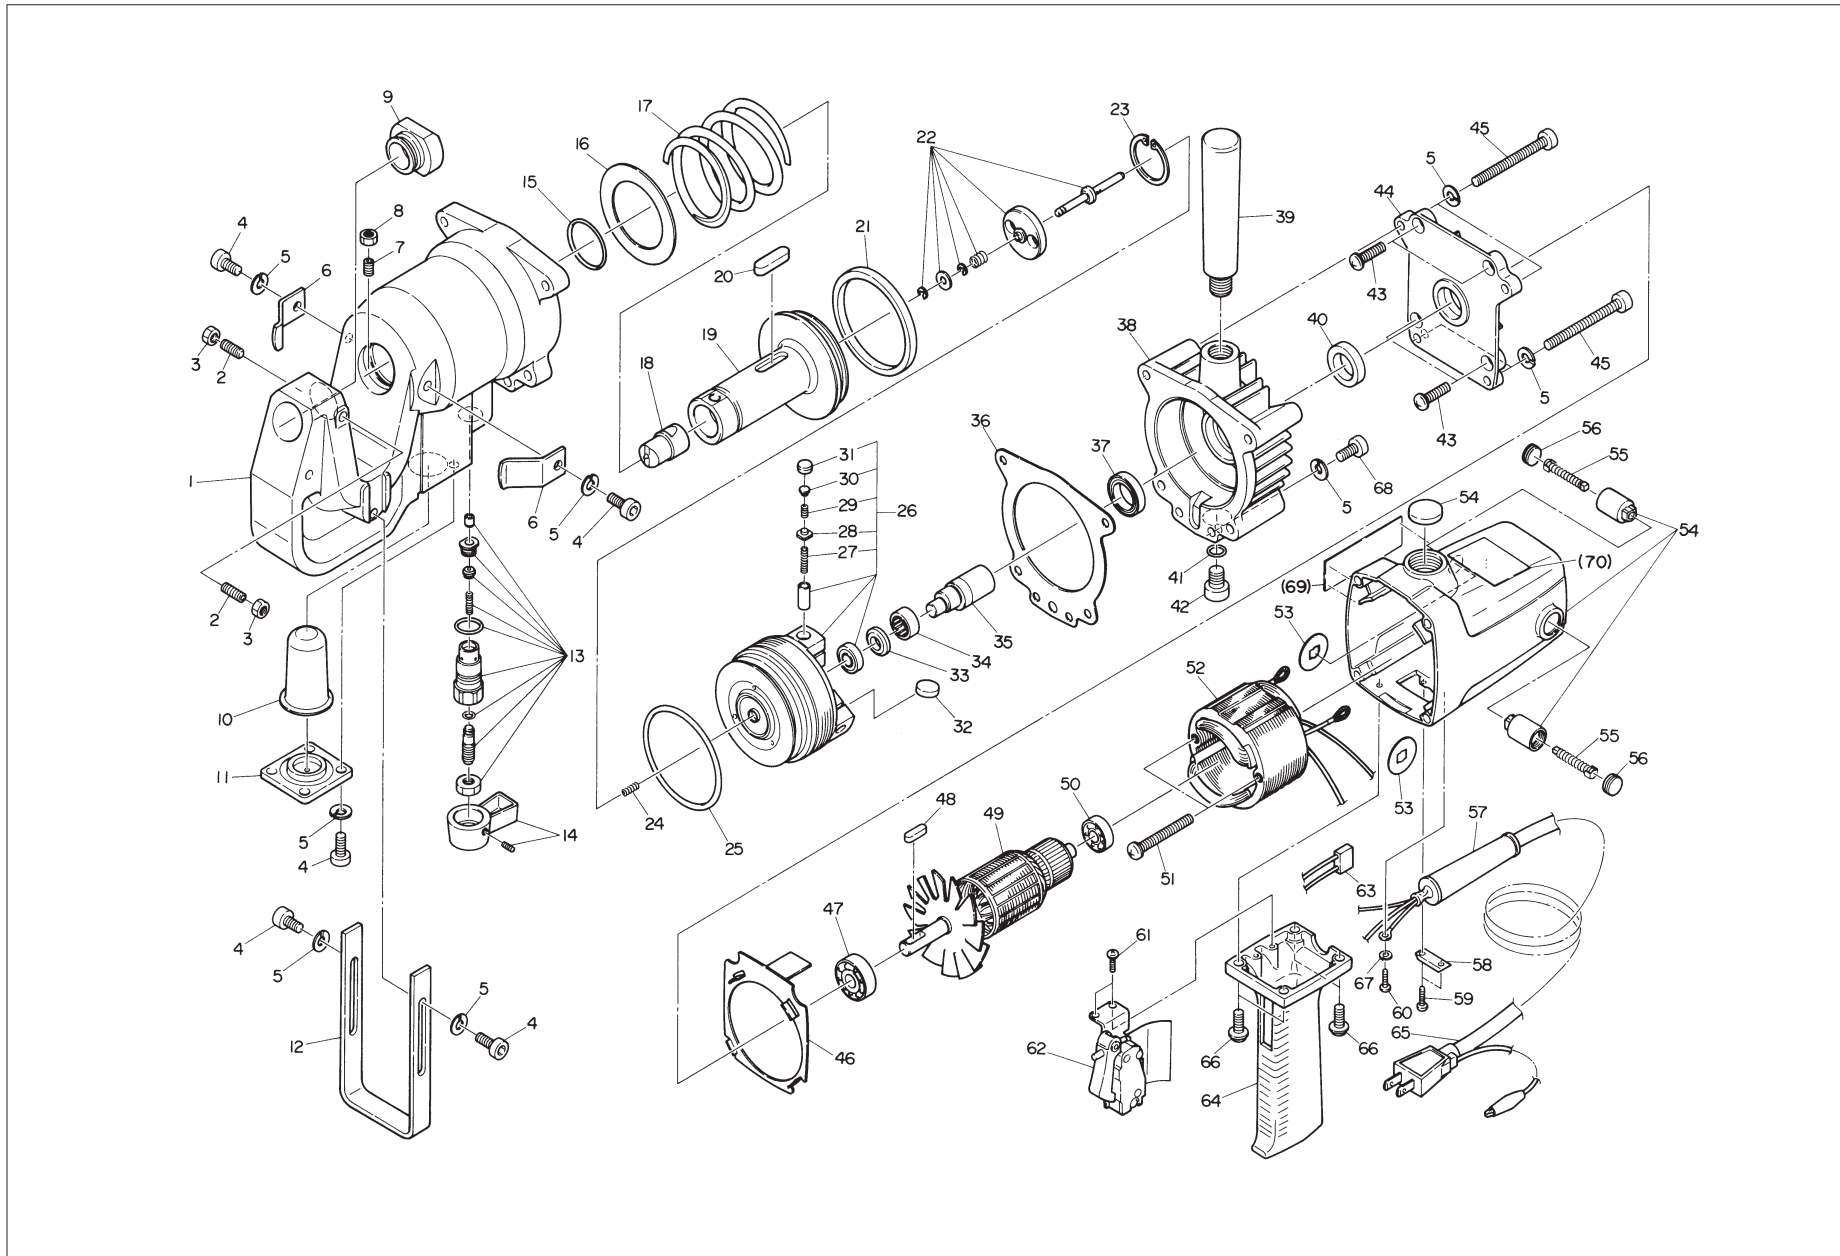

# HANDY SELFER E55-0619 ASSEMBLY AND PARTS LIST

The parts numbers with ( ) are included in the Ass'y parts written above them.

No.	Part No.	Part Name	Q'ty	Price
1	TQ01337	Frame	1	
2	TQ01374	Hex. Socket Set Screw with Cup Point 6 X 16	2	
3	TP00667	Hex. Nut M6	2	
4	TP05474	Hex. Socket Bolt 6 X 14	10	
5	TP00629	Spring Washer M6	16	
6	TQ01371	Stripper	2	
7	TP12382	Hex. Socket Screw 8 X 12	1	
8	TQ01050	Small Hex. Nut Type3 M8	1	
9	TK00234	EL Die 18B	1	
10	TQ01341	Oil Bag	1	
11	TQ01342	Oil Bag Cover	1	
12	TQ01372	Stopper	1	
13	TB00967	Return Valve Ass'y	1 set	
14	TB00969	Return Lever Ass'y	1 set	
15	TP12005	O-Ring P-34	1	
16	TQ01356	Washer 50.5 X 67.5 X 1	1	
17	TQ01355	Spring 7 X 59 X 60.7	1	
18	TK00205	EL Punch 18	1	
19	TB01088	Ram Sub Ass'y w/Key	1 set	
20	(TQ01349)	Sunk Key 8 X 7 X 30 Round-end	1	
21	TQ01348	Y-Packing OSI 65 X 75 X 6	1	
22	TB00973	Limit Valve Ass'y	1 set	
23	TQ01068	Circlip JO-34	1	
24	TQ01351	Spring 0.6 X 5.2 X 9	1	
25	TP05149	O-Ring P-65	1	
26	TB00966	Pump Body Ass'y	1 set	
27	(TQ01040)	Spring 0.6 X 3.2 X 18.4	3	
28	(TQ01041)	Check Valve	3	
29	(TQ01042)	Spring 0.8 X 4.8 X 6.5	3	
30	(TQ01364)	Spring Seat	3	
31	(TQ01365)	Check Valve Cap	3	
32	TQ01045	Magnet 18 X 8	2	
33	TQ01350	Washer 10 X 19 X 3.5	1	
34	TQ01360	Needle Bearing RNAF 142213	1	
35	TQ01359	Cam Spindle	1	
36	TQ01366	Gasket	1	
37	TQ01358	Ball Bearing 6804ZZ	1	
38	TQ01340	Oil Case	1	