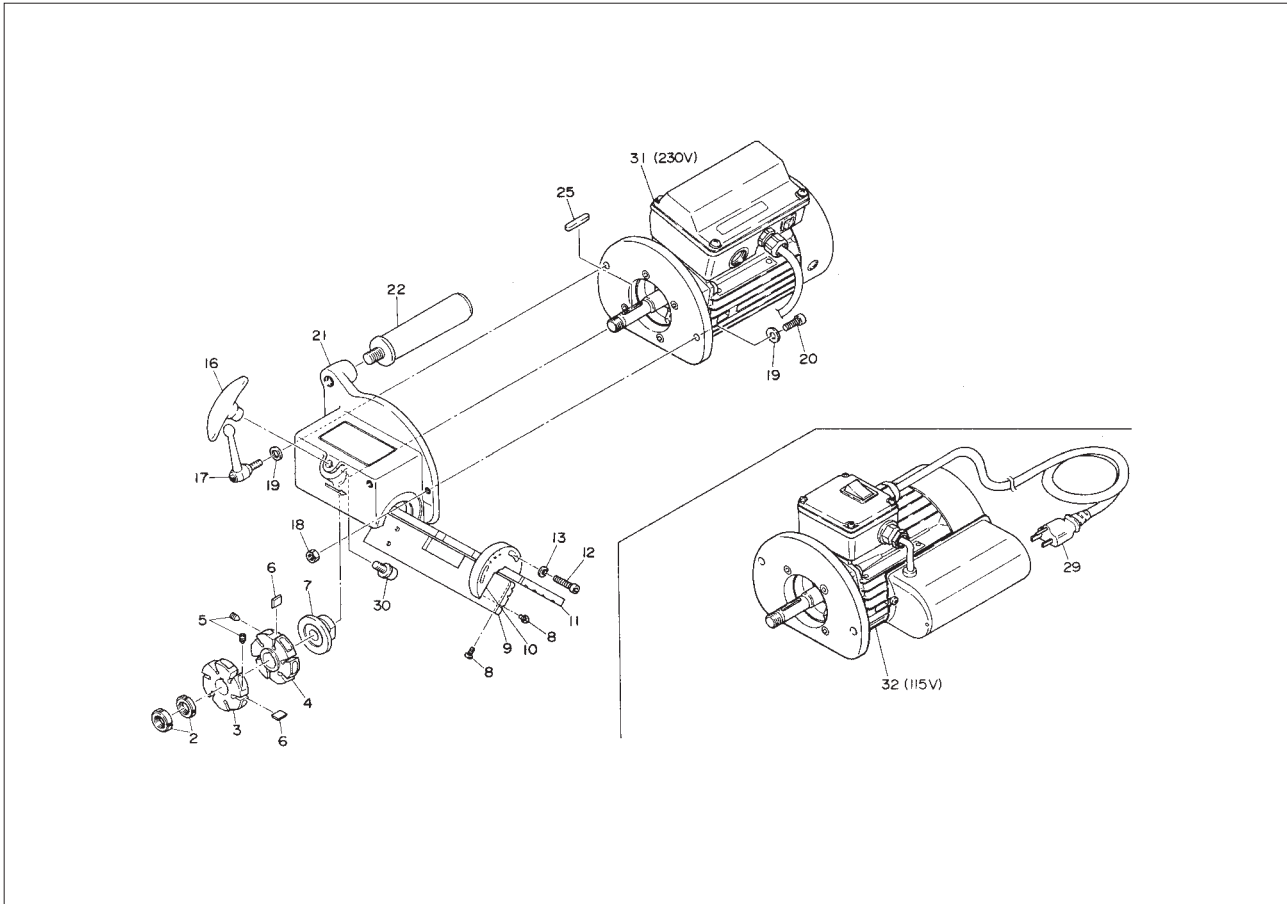

HAND BEVELER HB-15B ASSEMBLY AND PARTS LIST

The part numbers with () are included in the Ass'y parts written above them.

No.	Part No.	Part Name	Q'ty	Price
2	TP04157	Nut AN03	2	
3	TA9A066	Tip Holder A Ass'y	1 set	
4	TA9A067	Tip Holder B Ass'y	1 set	
5	(TP04689)	Hex. Screw 6 X 8	12	
6	TP16594	Tip 12.7 sq.	12	
7	TP16152	Adapter	1	
8	TQ00208	Hex. Socket Head Screw	8	
9	TQ00207	Plate C	1	
10	TP16124	Plate Guide	2	
11	TQ00205	Plate A	1	
12	TP06217	Hex. Bolt 6 X 25	4	
13	TP00092	Plain Washer M6	4	
14	TP14233	Hex. Bolt 10 X 30	1	
15	TP06226	Spring Washer M10	1	
16	TA9A074	T-Handle Ass'y	1 set	
17	TP16159	Clamp Lever KR-8 25L	1	
18	TQ01050	Small Hex. Nut Type3 M8	1	
19	TP10978	Plain Washer M8	2	
20	TP07353	Hex. Bolt 8 X 30	1	
21	TA99911	Body Sub Ass'y	1 set	
22	TA92089	Sub Handle Ass'y	1 set	
23	TQ00668	Button Head Socket Cap Screw 6 X 25	4	
25	TP16151	Sunk Key 5 X 5 X 36	1	
29	TA9A757	Cabtyre Cable Ass'y	1	

No.	Part No.	Part Name	Q'ty	Price
30	TQ03353	Hex Socket Head Screw 10 X 30	1	
31	TB02203	Motor Ass'y (220-240V)	1 set	
32	TB02204	Motor Ass'y (110-120V)	1 set	

ACCESSORIES

No.	Part No.	Part Name	Q'ty	Price
	TP16613	T Type Wrench 3	1	
	TP01939	Hex. Wrench Key 4	1	
	TP04004	Hex. Wrench Key 5	1	
	TP00170	Hex. Wrench Key 6	1	
	TP04309	Spanner 24 X 27	1	
	TP16410	Spanner 25-28	1	
	TQ00206	Plate B	1	
	TA99834	Roller Bracket Ass'y	1 set	
	TP16600	Spacer A	1	
	TP16601	Spacer B	1	
	TA9A093	Cutting Tip (12 pcs/set)	1 set	
	TQ02984	Instruction Manual	1	

OPTIONAL ACCESSORIES

No.	Part No.	Part Name	Q'ty	Price
	TA9A093	Cutting Tip (12 pcs/set)	1 set	
	TA9A728	Plate Ass'y for Pipe	1 set	