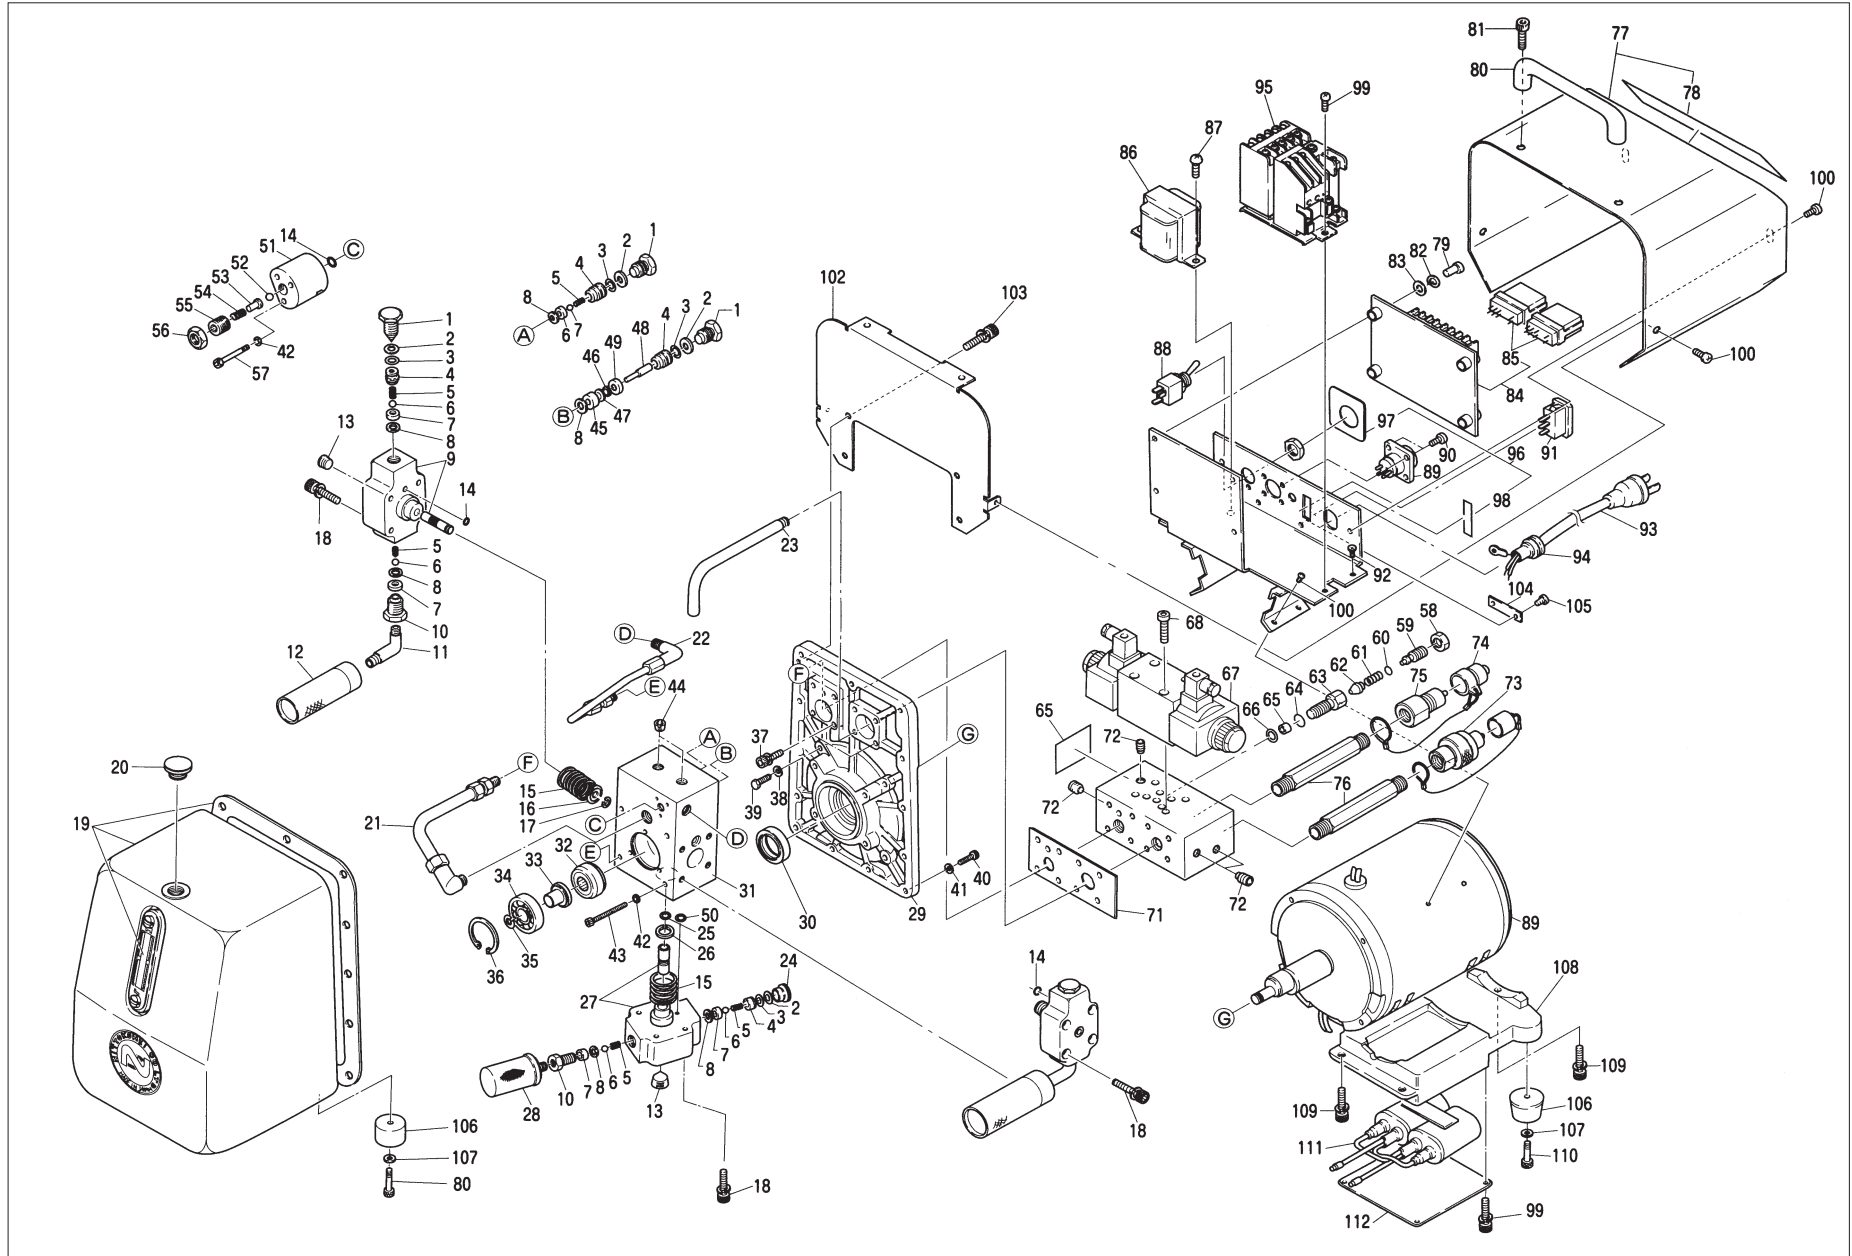

PUMP HPD-05 ASSEMBLY AND PARTS LIST

The part numbers with () are included in the Ass'y parts written above them.

No.	Part No.	Part Name	Q'ty	Price	No.	Part No.	Part Name	Q'ty	Price	No.	Part No.	Part Name	Q'ty	Price
1	TP05874	Check Set Plug	4		47	TP06618	Back-up Ring P-6	1		92	LP08489	+ Screw 4 X 6	1	
2	TP05873	Back-up Ring P-10	5		48	TP06619	Spool	1		93	TA9A758	Cabtyre Cable Ass'y (115V)	1set	
3	TP05872	O-Ring P-10	5		49	TP06620	Valve Sleeve Plate	1		93	TB01207	Cabtyre Code Ass'y (230V)	1set	
4	TP05871	Delivery Valve	5		50	TP05949	O-Ring P-7	1		94	TP01757	Cord Stopper	1	
5	TP05870	Spring 0.3 X 5 X 7	2		51	TP06632	Unloader Valve	1		95	TA98690	Magnet Switch Ass'y (115V)	1set	
6	CP00800	Ball 1/4	7		52	TP06633	Ball 5/16	1		95	TA98692	Magnet Switch Ass'y (230V)	1set	
7	TP05869	Valve Seat	7		53	TP07966	Ball Retainer	1		96	TB02490	Switch Plate Sub Ass'y	1set	
8	TP05868	Packing	8		54	TP07967	Spring 7 X 25.2 X 2	1		97	(TQ03243)	Label – Change Switch	1	
9	TA9A586	Cylinder Piston Sub Ass'y	2 sets		55	TQ03407	Hex. Bolt 12 X 15	1		98	(TQ03244)	Label – Power Supply	1	
10	TP05875	Suction Valve	3		56	TP05422	Hex. Nut M12	1		99	TQ03193	Pan Head Screw 4 X 6	6	
11	TP05876	Elbow PT1/8 X PF1/4	2		57	TP06637	Hex. Bolt 5 X 40	3		100	LQ00190	+ Pan Head Screw 4 X 8	8	
12	TP05877	Filter	2		58	TP14009	Hex. Nut M12 X 1	1		101	TA97964	Motor Ass'y (115V)	1set	
13	TP05863	Hex. Screw PT1/4	3		59	TP14279	Adjust Screw	1		101	TA97968	Motor Ass'y (230V)	1set	
14	TP05878	O-Ring P-8	3		60	TP11241	O-Ring P-7	1		102	TQ03250	Partition	1	
15	TP05865	Piston Spring	3		61	TP14269	Spring 7.4 X 20 X 2	1		103	TQ03327	Hex. Bolt 5 X 10	4	
16	TP05866	Spring Seat	2		62	TA98852	Relief Valve Sub Ass'y	1		104	TP04769	Plate Serial Number	1	
17	TP05867	Retaining Ring E-64	2		63	TP14267	Relief Valve Body	1		105	TP05136	Drive Rivet No.2 X4 .8	2	
18	TQ03341	Hex. Bolt 6 X 30	12		64	TP12010	O-Ring P-14	1		106	TP05925	Rubber Foot	4	
19	TA97817	Oil Tank Ass'y	1 set		65	TP14266	Relief Valve Seat	1		107	TP05926	Washer 6.5 X 10 X 1	4	
	(TP05910)	Stopper Bolt			66	TP14265	Copper Washer 6 X 16 X 0.8	1		108	TQ01321	Condenser Box	1	
21	TA92456	Steel Pipe Ass'y	1 set		67	TQ03463	Solenoid Valve (115V)	1		109	TQ03329	Hex. Bolt 5 X 15	3	
22	TA94198	Steel Pipe Ass'y	1 set		68	TP06217	Hex. Bolt 6 X 25	4		110	TP07118	Hex. Bolt 6 X 16	2	
23	TQ03234	Drain Pipe	1		69	TQ03249	Manifold	1		111	TA98768	Condenser Ass'y	1set	
24	TP07963	Check Set Plug	1		70	TQ02990	Label Caution Relief Valve	1		112	TQ01322	Condenser Cover	1	
25	TP07962	Retaining Ring WR-11	1		71	TQ03248	Gasket	1						
26	TP07961	Spring Seat	1		72	TP06597	Hex. Screw PT1/8	4						
27	TA9A603	L Cylinder Piston Sub Ass'y	1 set		73	CA94119	700R-3P Cupla w/Cap	1 set						
28	TP07964	Suction Filter	1		74	CA82240	450B-3P Ass'y – Selfer/Pump	1 set						
29	TQ03233	Bracket	1		75	CB09421	450B-3P-D Ass'y	1 set						
30	TP05856	Oil Seal S25 X 38 X 8	1		76	TQ03238	Cupla Joint	2						
31	TQ03232	Pump Body	1		77	TB02491	Cover Ass'y (115V)	1 set						
32	TP09671	Track Follower	1		77	TB02498	Cover Ass'y (230V)	1 set						
33	TP09672	Distance Collar	1		78	(TQ03237)	Label Warning (115V)	1						
34	TP05978	Ball Bearing	1		78	(TQ03247)	Label Warning (230V)	1						
35	TP09673	E Ring 10	1		79	LP30251	+ Screw 4 X 16	4						
36	CP01086	Internal Retaining Ring C	1		82	TP04234	Washer M4	4						
37	TQ03340	Hex. Bolt 6 X 25	8		83	LP30299	Washer M4	4						
38	TP05853	Seal Washer W5	4		84	TB02393	Print Board	1set						
39	TP13247	Hex. Bolt 5 X 22	4		85	(TQ02621)	Relay G2R-2-S	2						
40	TP02863	Hex. Bolt 5 X 20	13		86	TQ03251	Transformer 115V/20V	1						
41	TP05950	Copper Washer 5.5 X 8.5 X 1	13			TQ03252	Transformer 230V/20V	1						
42	TP00513	Spring Washer M5	7		87	LQ00378	Pan Head Screw 3X6	2						
43	TP05857	Hex. Bolt 5 X 70	4		88	TQ03131	Switch ET105D12	1						
44	TP06597	Hex. Screw PT1/8	2		89	TB01467	Metal Consent Receptacle	1set						
45	TP06616	Valve Sleeve	1		90	TP00056	+ Screw 3 X 6	4						
46	CQ15608	O-Ring P-6	1		91	TQ02893	Snap-in Switch LLA25A2	1						