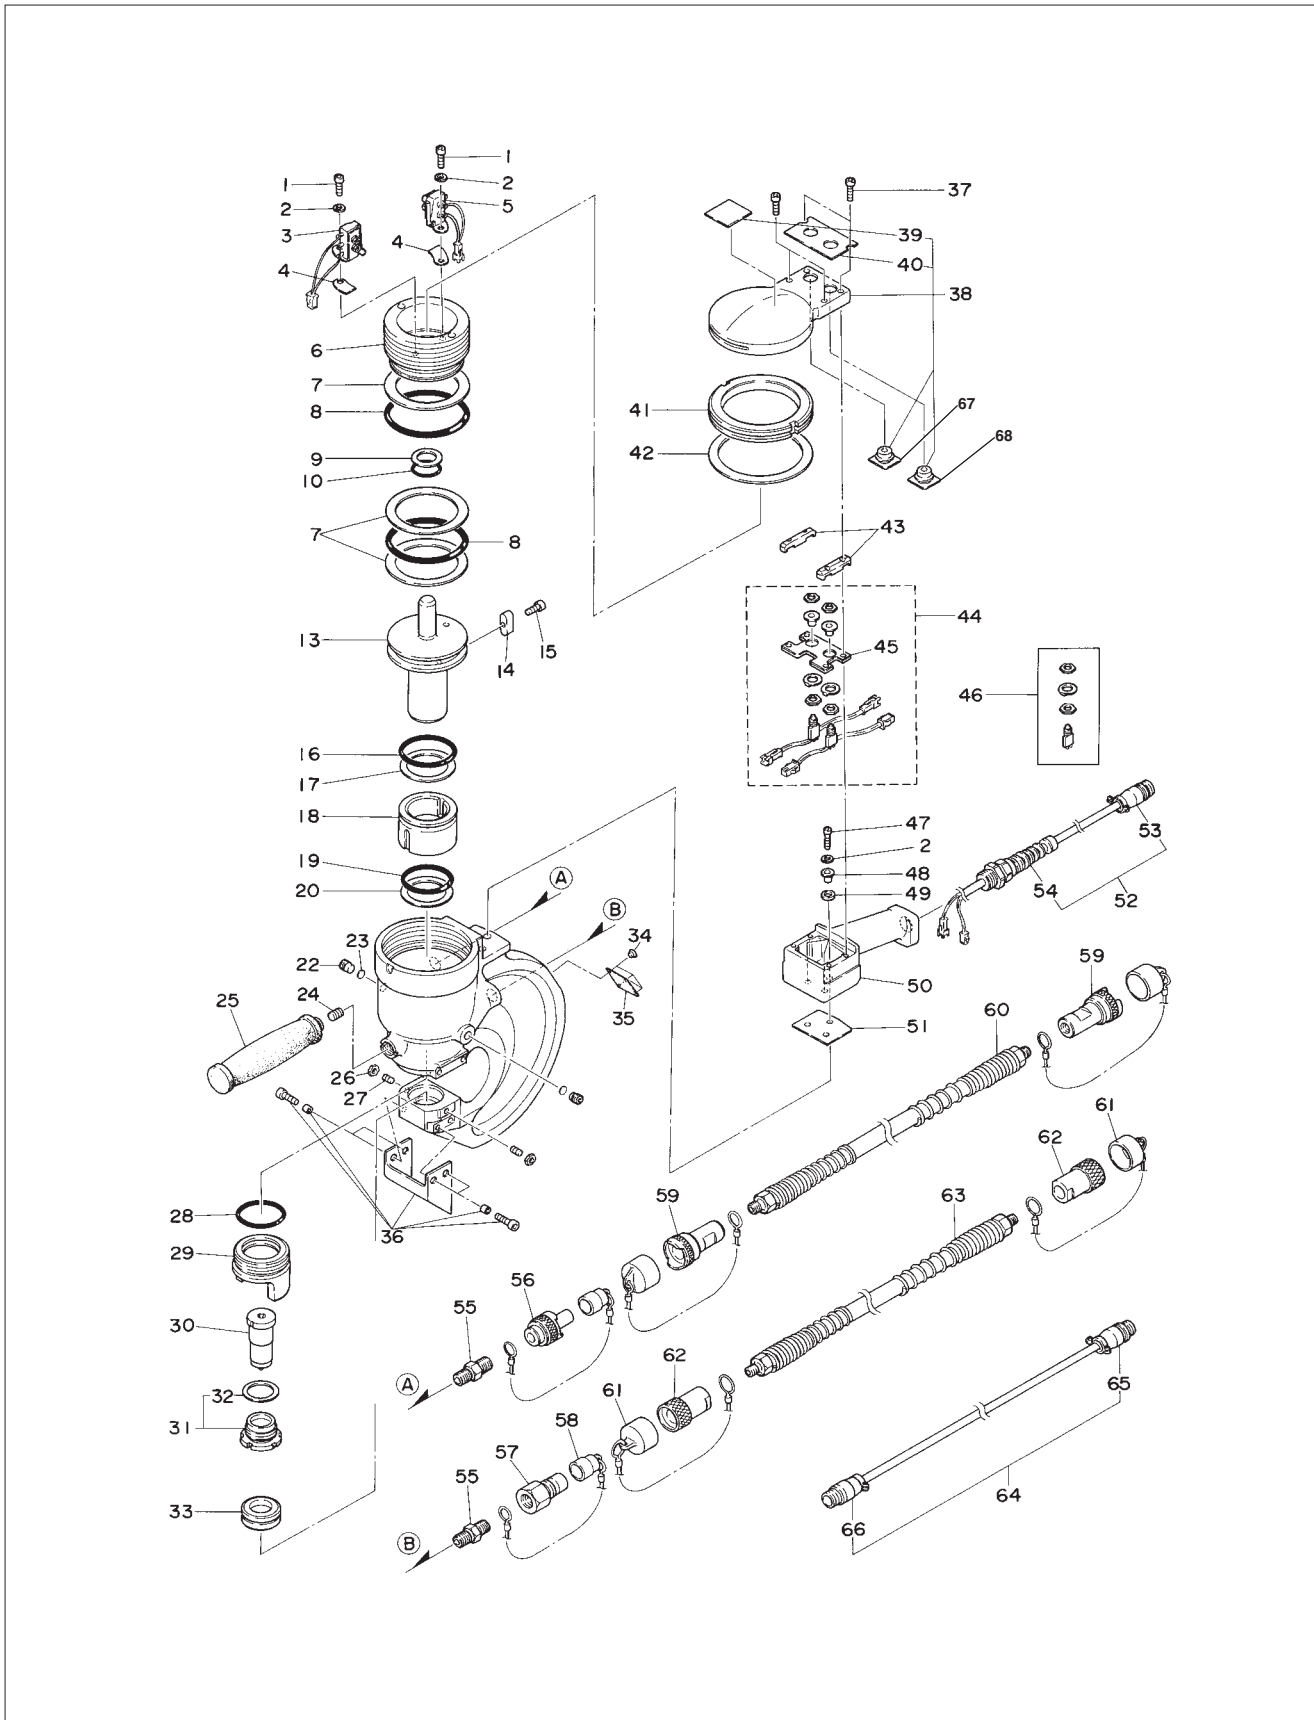

SELFER ACE HS07-1624/HS11-1624 ASSEMBLY

SELFER ACE HS07-1624/HS11-1624 PARTS LIST

The parts numbers with () are included in the Ass'y parts written above them.

No.	Part No.	Part Name	Q'ty	Price
1	TP01644	Hex. Socket Head Bolt 6 X 12	2	
2	TP00629	Spring Washer M6	5	
3	TB02278	Limit Switch Lower Ass'y	1 set	
4	(TQ02047)	Shim 1.0 (for Adjustment)		
4	(TQ02048)	Shim 0.5		
5	TB02277	Limit Switch Upper End Ass'y	1 set	
6	TQ02014	Cap	1	
7	TQ02015	Back-up Ring P-85 T3	3	
8	TQ02011	O-Ring P-85 PUR	2	
9	CP23977	Back-up Ring P-20 T2	1	
10	TQ02016	O-Ring P-20	1	
13	TQ02005	Ram	1	
14	TQ02006	Parallel Key 10 X 8 X 22	1	
15	TP06342	Hex. Bolt 4 X 10	1	
16	TQ02002	O-Ring P-60 PUR	1	
17	TQ02003	Back-up Ring P-60 T2	1	
18	TQ01999	Bushing	1	
19	TQ02000	O-Ring P-45 PUR	1	
20	TQ02001	Back-up Ring P-45 T2	1	
22	TQ02054	Set Screw	2	
23	TQ02055	Copper Packing 10 X 5	2	
24	TQ02004	Hex. Socket Set Screw 8 X 16	1	
26	TQ01050	Small Hex. Nut Type 3 M8	2	
27	TQ02304	Hex. Socket Set Screw with Cone Point 8 X 20	2	
28	CP28124	O-Ring P-45	1	
29	TQ02043	Stripper	1	
30	TJ06676	Punch 22	1	
31	TA99036	Lock Nut Ass'y	1 set	
32	(TP07009)	Urethane Washer 31 X 40 X 3.1	1	
33	TJ06677	Die 22	1	
34	TP05136	Drive Rivet No. 2 X 4.8	4	
35	TQ03224	Plate Model Number (HS07)	1	
35	TQ03226	Plate Model Number (HS11)	1	
37	TP04154	Hex. Socket Head Cap Screw 4 X 16	4	
38	TB02463	Head Cover Ass'y	1 set	
39	(TQ03223)	Label - Warning	1	
40	(TQ03222)	Label - Switch	1	
41	TQ02027	Lock Ring	1	
42	TQ02197	Folding Washer	1	
43	TQ02051	Spacer	2	
44	TB02387	Switch Plate Ass'y	1 set	
45	(TB01924)	Switch Plate Sub Ass'y	1 set	