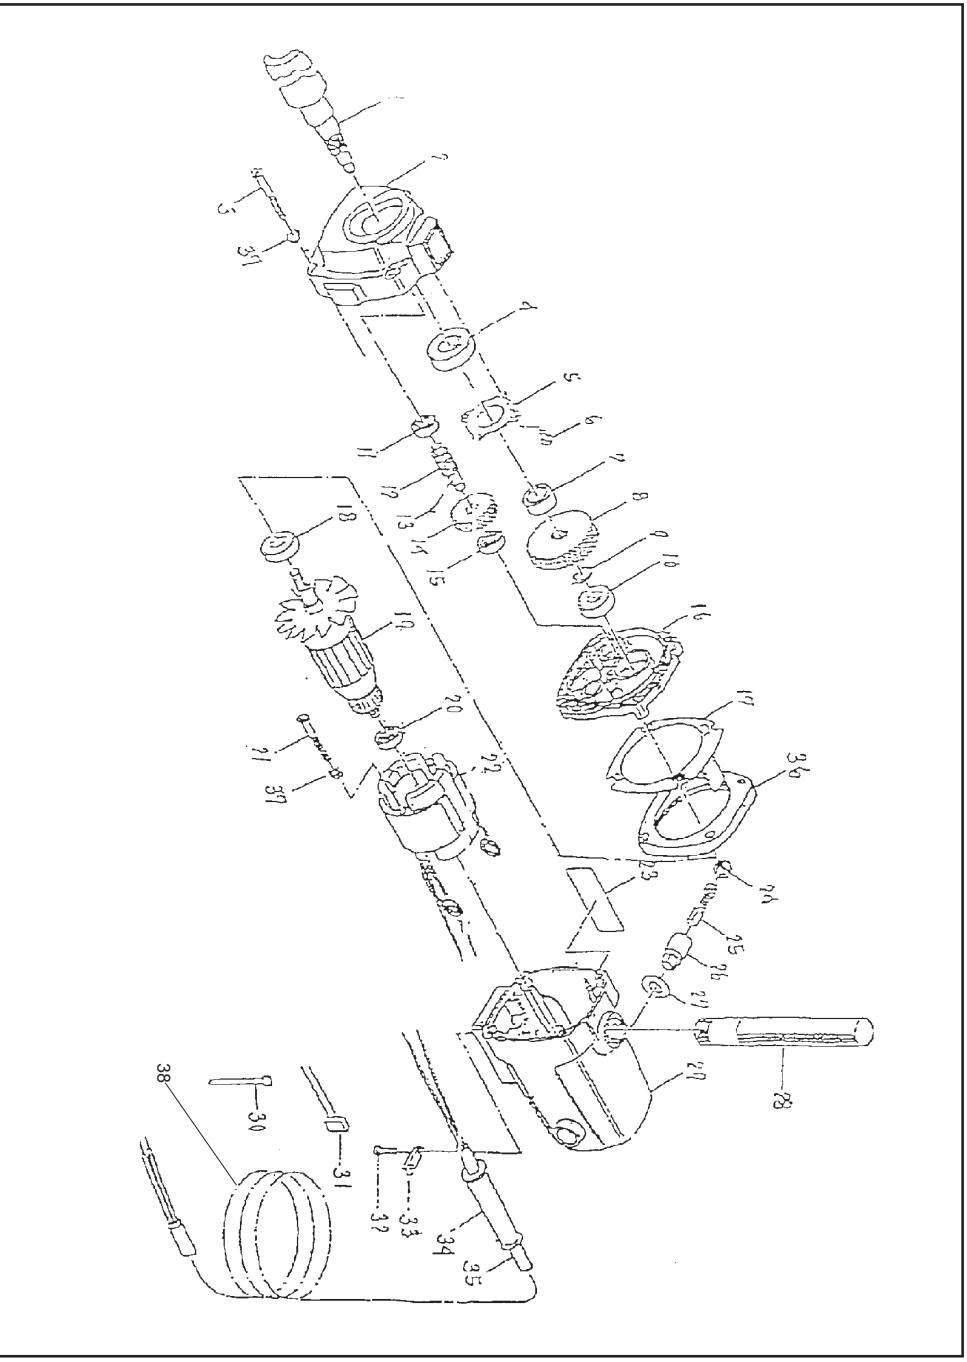

QA-3500/QA-4000 MOTOR ASSEMBLY AND PARTS LIST

The Part Numbers with ( ) are included in the Ass'y parts written above them.

No.	Part No.	Part Name	Q'ty	Price
1	TQ01959	Spindle Arbor	1	
2	TQ01137	Gear Case	1	
3	TP17449	+ Screw 5 X 60	4	
4	TP04160	Ball Bearing 6203 ZZ	1	
5	TP00858	Bearing Stopper	1	
6	TP11492	+ Screw 5 X 10	4	
7	TQ00860	Collar	1	
8	TQ00861	Spiral Gear (B)	1	
9	TP18356	Retaining Ring C-14	1	
10	TP17438	Ball Bearing 6200Z	1	
11	TP00468	Ball Bearing 608Z	1	
12	TQ00862	Pinion	1	
13	TP06393	Sunk Key 3 X 3 X 5	1	
14	TQ00863	Spiral Gear (A)	1	
15	TQ00468	Ball Bearing 608ZZ	1	
16	TQ00864	Bearing Bracket	1	
17	TQ00865	Wind Shield Plate	1	
18	TP17438	Ball Bearing 6200Z	1	
19	TB00820	Armature Ass'y (115V)	1 set	

No.	Part No.	Part Name	Q'ty	Price
20	TP00468	Ball Bearing 608Z	1	
21	TP17449	+ Screw 5 X 60	4	
22	TB00822	Field Ass'y (115V)	1 set	
23	TQ04417	Name Plate (115V)	1	
24	TQ00867	Brush Cap	2	
25	TB00598	Carbon Brush (2 pcs/set)	1 set	
26	TQ00868	Brush Holder	2	
27	TB00869	Insulation Washer	1	
28	TB02534	Slide Handle Ass'y	1 set	
29	TQ00870	Motor Housing	1	
30	LP13171	Cable Band	1	
31	TP16481	Condenser SM-37R8291	1	
32	LP30251	+ Screw 4 X 16	2	
33	TP13362	Cord Clamp	1	
34	TP13363	Cord Armor	1	
35	TQ01440	Cord for Electric Motor	1	
36	TQ00866	Spacer	1	
37	TP00513	Spring Washer M5	6	
38	TQ01440	Cord for Electric Motor	1