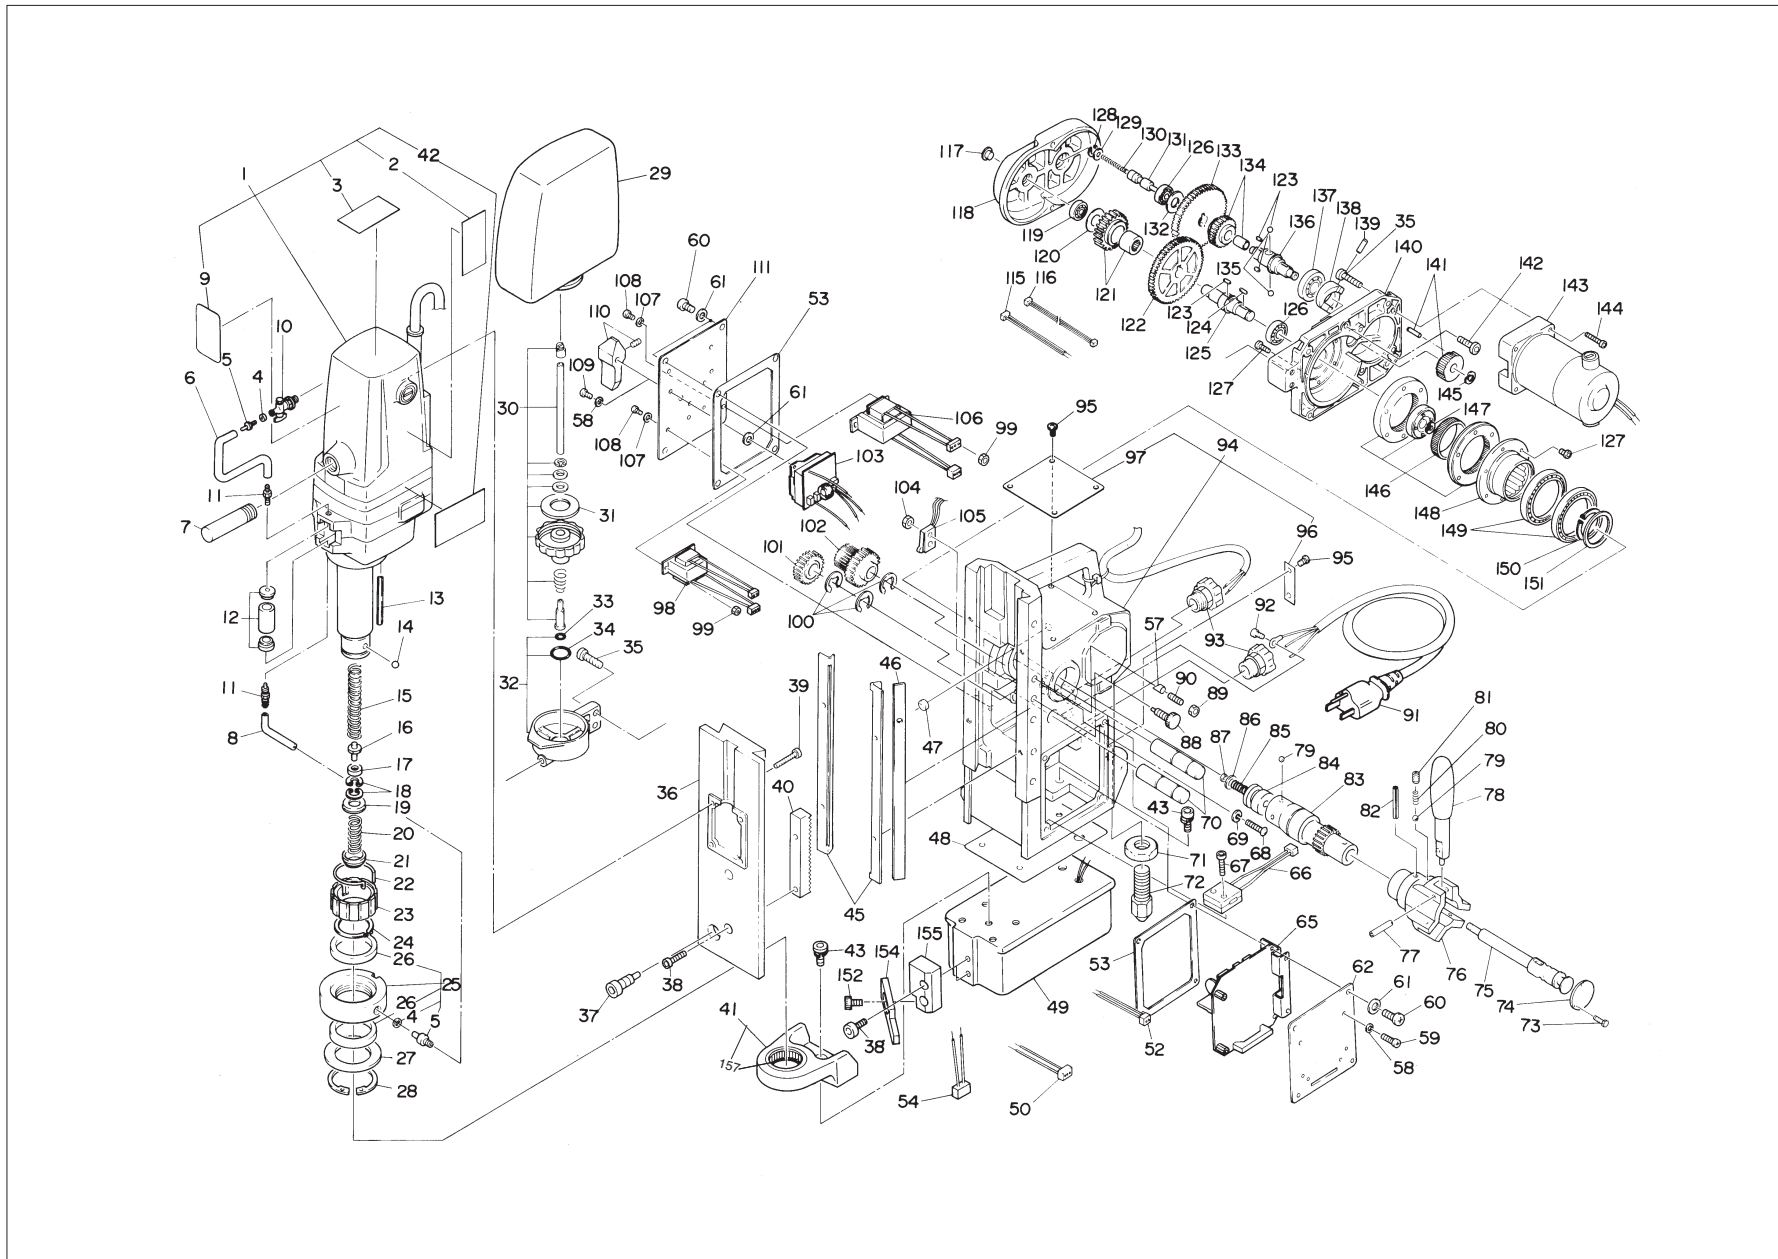

ATRA ACE QA-4000 (110-120V) ASSEMBLY AND PARTS LIST

The parts numbers with () are included in the Ass'y parts written above them.

No.	Part No.	Part Name	Q'ty	Price	No.	Part No.	Part Name	Q'ty	Price	No.	Part No.	Part Name	Q'ty	Price
1	TB04072	Drill Motor Ass'y (115V)	1 set		60	TP02419	+ Screw 6 X 10	8		121	TB01360	Spur Gear 30 M1 Ass'y	1 set	
	(TB00598)	Carbon Brush (2 pcs/set)	1 set		61	TQ01331	Seal Washer M6	9		122	TQ02435	Spur Gear 70M1B	1	
2	(TQ05063)	Caution Label	1		62	TQ06040	Circuit Board	1		123	TQ01913	Sunk Key 4 X 4 X 7 Round-end	2	
3	(TQ05066)	Cutter Caution Label	1		65	TB05290	Control Board Ass'y	1 set		124	TP10130	Sunk Key 3 X 3 X 10	1	
9	(TQ05064)	Cutter Mounting Label	1		66	TB01363	Slide Detection Device	1 set		125	TQ01923	Gear Shaft B	1	
42	(TQ05063)	Caution Label	1		67	TP14471	Hex. Socket Bolt 4 X 20	2		126	TQ01916	Ball Bearing 6801ZZ	2	
4	CP21947	Seal Packing	2		68	FS00315	+ Pan Head Screw 2 X 20	2		127	TP04715	Hex. Bolt 4 X 8	12	
5	TP14500	Hose Nipple	2		69	TQ00729	Spring Washer M2	2		128	TQ01920	Retaining Ring RTW-9	1	
6	TP15821	Tube 4 X 7 X 240	1 set		70	TQ00707	Shaft	2		129	TQ01912	Spring Stopper	1	
7	TB02534	Side Handle Ass'y	1 set		71	TP03914	Hex. Nut Type 3 M16	1		130	TQ01911	Spring 0.6 X 3 X 35	1	
8	TP15820	Tube 4 X 7 X 120	1 set		72	TQ01954	Stabilizer Shaft	1		131	TQ01919	Spool	1	
10	TP14495	Petcock Valve 1/8(PT)	1		73	TP08598	+ Screw 3 X 5	3		132	TQ01963	Washer 14.5 X 25 X 0.6	1	
11	TQ00672	Dropper Nipple	2		74	TQ00844	Mounting Plate	1		133	TQ02434	Spur Gear 70M1A	1	
12	TB00503	Oil Dropper Ass'y	1 set		75	TQ01903	Inner Shaft	1		134	TB01358	Clutch Gear Sub Ass'y	1 set	
13	TP03261	Spring Pin 4 X 26 AW	1		76	TQ01901	Handle Boss	1		135	TP15428	Ball 5mm Dia.	2	
14	TB01672	Ball 5/16 Ass'y	1 set		77	TP12821	Spring Pin 5 X 26	3		136	TQ01915	Gear Shaft A	1	
15	TP15998	Spring 1.6 X 16.2 X 120	1		78	TQ00680	Rod Handle	3		137	TQ01917	Ball Bearing 6803ZZ	1	
16	TQ01895	Pilot Spacer	1		79	CP01123	Ball 3/16	7		138	TQ01918	Shift Ring	1	
17	TP15848	Spacer 10.5 X 19 X 5	1		80	TP06396	Spring	3		139	TQ01960	Roll Pin 4 X 22	1	
18	TP13905	Retaining Ring RTW-19	2		81	TP06397	Hex. Screw 6 X 8	3		140	TQ01909	Gear Box	1	
19	TB01348	Washer Ass'y	1 set		82	TP13891	Spring Pin 5 X 38	1		141	TB01356	Plain Gear 41 Ass'y	1 set	
20	TQ01898	Spring 0.8 X 12 X 31	1		83	TQ01902	Clutch Shaft	1		142	TP04197	Hex. Bolt 6 X 30	2	
21	TB01349	Push Ring Ass'y	1 set		84	TQ01904	Clutch Ring	1		143	TB02681	Feed Motor Ass'y (115V)	1 set	
22	TQ01896	Twist Spring	1		85	TQ00682	Spring 1.2 X 8 X 17	1			(TB00599)	Carbon Brush Ass'y (2 pcs/set)	1 set	
23	TQ01897	Sleeve	1		86	TP00092	Plain Washer M6	1		144	TP18619	Hex. Socket Head Cap Screw 4 X 30	4	
24	TP15239	Retaining Ring C-28	1		87	TQ00683	Grip Ring GS-6.0	1		145	TQ01961	Grip Ring GS-8	1	
25	TB00713	Oil Ring Ass'y	1 set		88	TP02931	Set Screw	1		146	TB00510	Harmonic Ass'y	1 set	
26	(TP14499)	Oil Seal GD38 X 48 X 4	2		89	TP07419	Hex. Nut Type 3 M6	5		147	TP12328	Retaining Ring STW-9	1	
27	TP12773	Washer 38.5 X 54 X 1	1		90	TQ04781	Hex. Socket Set Screw 6 X 14	5		148	TQ01952	Clutch	1	
28	TP14969	Retaining Ring ISTW-38	1		91	TA9A757	Cabtyre Cable Ass'y	1 set		149	TQ00725	Ball Bearing 6809 ZZ	2	
29	TQ04779	Oil Tank	1		92	LP08489	+ Screw 4 X 6	1		150	TP17384	Retaining Ring C-32	1	
30	TB03785	Cap Ass'y	1 set		93	TP13889	Connector SC4-3	2		151	TP14412	Retainer Holder	1	
31	(TQ00701)	Packing Cap	1		94	TB04377	Body Sub Ass'y A	1 set		152	TP01945	Hex. Bolt 5 X 12	1	
32	TB01380	Oil Tank Bracket Sub Ass'y	1 set		95	(TP05136)	Rivet No.2 X 4.8	6		154	TQ04949	Blade	1	
33	(TP11994)	O-Ring P-4	1		96	(TP04769)	Plate Serial Number	1		155	TQ04950	Blade Base	1	
34	(CP20180)	O-Ring P-18	1		97	(TQ05610)	Plate Warning	1						
35	TP03086	Hex. Bolt 6 X 20	6		98	TB03912	Transformer Sensor Ass'y	1 set						
36	TQ01899	Slide Board	1		99	TP00067	Hex. Nut M3	3						
37	TP14717	Hex. Socket Bolt 10 X 20	1		100	TP04126	Snap Ring E-12	3						
38	TP14178	Hex. Bolt 6 X 10	2		101	TQ00708	Spur Gear 24 M1.5	1						
39	TP08013	Hex. Bolt 5 X 25	4		102	TQ00706	Spur Gear 16 X 24	1						
40	TP15111	Rack	1		103	TB03702	Switch Ass'y	1 set						
41	TB02694	Bracket Ass'y	1 set		104	TP02627	Hex. Nut M2	2						
157	(TQ03444)	Needle Bearing B-2410	1		105	TQ00703	Limit Switch DC3A-D3RB	1						
43	TQ03344	Hex. Socket Bolt 8 X 20	6		106	TB03911	Trans. Power Supply Ass'y (115V)	1 set						
45	TP12777	Slide Plate	2		107	TQ01330	Seal Washer M3	3						
46	TQ01905	Jib	1		108	TP00056	+ Screw 3 X 6	3						
47	TQ00394	Seal Bushing	1		109	TP12819	+ Pan Head Screw 4 X 6	2						
48	TQ01928	Packing for Pole	1		110	TB01381	Switch Knob Ass'y	1 set						
49	TB02687	Square Pole Ass'y (115V)	1 set		111	TQ05061	Switch Plate	1						
50	TB00578	H Cord Ass'y	1 set		115	TB00573	D Cord Ass'y	1 set						
52	TB00577	F Cord Ass'y	1 set		116	TB03809	Cord Ass'y M-M	1 set						
53	TQ01933	Packing for Body	2		117	TQ01962	Collar Cap K-100 16CSBL	1						
57	TQ04783	Supporter	5		118	TQ04982	Gear Box Cover	1						
58	TQ00258	Seal Washer M4	6		119	TQ01924	Ball Bearing 688ZZ	1						
59	TQ01526	Pan Head Screw 4 X 10	4		120	TQ01926	Washer 10.2 X 20 X 0.6	1						