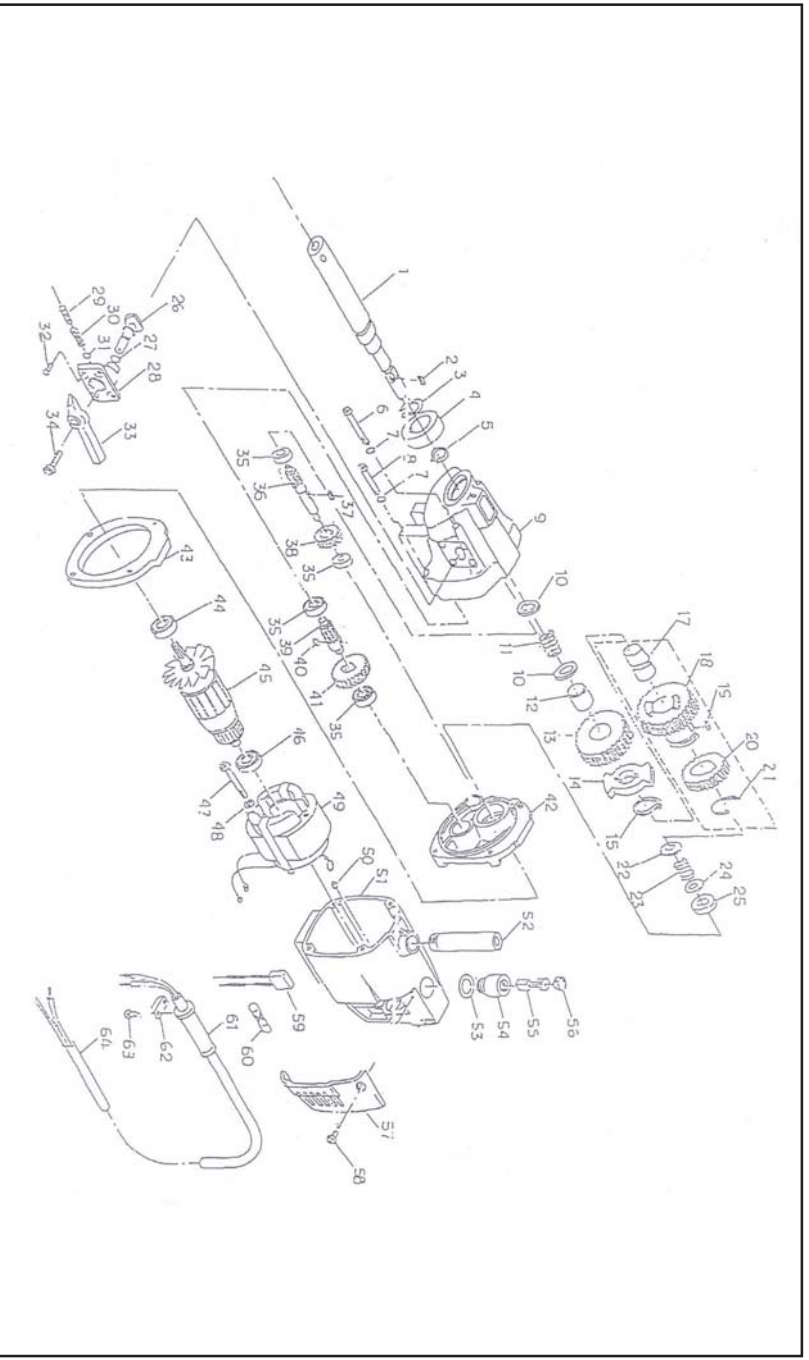

QA-5000 MOTOR ASSEMBLY AND PARTS LIST

The part numbers with ( ) are included in the Assy parts written above them.

No.	Part No.	Part Name	Q'ty	Price
1	TQ02521	Spindle Arbor	1	
2	TQ00979	Sunk Key 4 X 4 X 7	1	
3	CP20569	Retaining Ring C-47	1	
4	TP17382	Ball Bearing 6005Z	1	
5	CQ02200	Retaining Ring C-25	1	
6	TQ00980	+ Round Head Screw 5 X 145	2	
7	TP00513	Spring Washer M5	4	
8	TQ00981	+ Round Head Screw 5 X 80	2	
9	TQ00982	Gear Case	1	
10	TP16502	Plain Washer	2	
11	TP16501	Spring (L)	1	
12	TP06503	Bush	1	
13	TA9A584	Spiral Gear B-L Assy	1	
14	TP16505	Boss	1	
15	CP03040	Retaining Ring C-20	1	
16	TB00750	Spiral Gear B-H Assy	1 set	
17	TQ00976	Needle Bearing HK2012	2	
18	TB01087	Spiral Gear	1	
19	TP16497	Sunk Key 5 X 5 X 7	1	
20	TQ00983	Spur Gear	1	
21	TP17384	Retaining Ring C-32	1	
22	TP16507	Plain Washer 20.2 X 26 X 1	1	
23	TP16508	Spring (H)	1	
24	TP16509	Plain Washer 15.2 X 24.2 X1	1	
25	TP17383	Ball Bearing 6202	1	
26	TQ00984	Cam Shaft	1	
27	TQ09421	O Ring P-6	1	
28	TP16490	Guide Boss	1	
29	TP18684	Hex Socket Set Screw 4 X 8	1	
30	TP16493	Coil Spring	1	
31	TP16492	Steel Ball	1	
32	TP17385	+ Screw 4 X 12	4	

No.	Part No.	Part Name	Q'ty	Price
33	TP16489	Lever SM-378284-1	1	
34	TP09693	Hex Bolt 4 X 14	1	
35	TP17380	Ball Bearing 629	4	
36	TQ00985	Pinion (L)	1	
37	TP16506	Sunk Key 4 X 4 X 10	1	
38	TQ00986	Spiral Gear (S)	1	
39	TQ00987	Pinion (H)	1	
40	TP13351	Sunk Key 3 X 3 X 7	1	
41	TP16516	Spiral Gear (A)	1	
42	TQ00662	Bearing Bracket	1	
43	TP16488	Spacer	1	
44	TP06718	Ball Bearing 6201Z	1	
45	TB03381	Armature Assy (115V)	1 set	
46	TP06242	Ball Bearing 629ZZ	1	
47	TQ00988	+ Round Head Screw 5 X 75	2	
48	TP00513	Spring Washer M5	2	
49	TB03380	Field Assy (115V)	1 set	
50	TP13355	Rubber Packing	1	
51	TQ00989	Motor Housing	1	
52	TB02534	Side Handle Assy	1 set	
53	TP13359	Insulation Washer	2	
54	TP13358	Brush Holder	2	
55	TA9A028	Brush Assy (2 pcs/set)	1 set	
56	TP13357	Brush Cap	2	
57	TP13360	Cover	1	
58	TP11245	+ Screw 4 X 10	1	
59	TP16481	Condenser SM-37R8291	1	
60	TQ00990	Insulated Connector FNCE-2	2	
61	TP13363	Cord Armor	1	
62	TP13362	Cord Clamp	1	
63	TP17453	+ Screw 4 X 20	2	
64	TQ00991	Cable from Motor	1