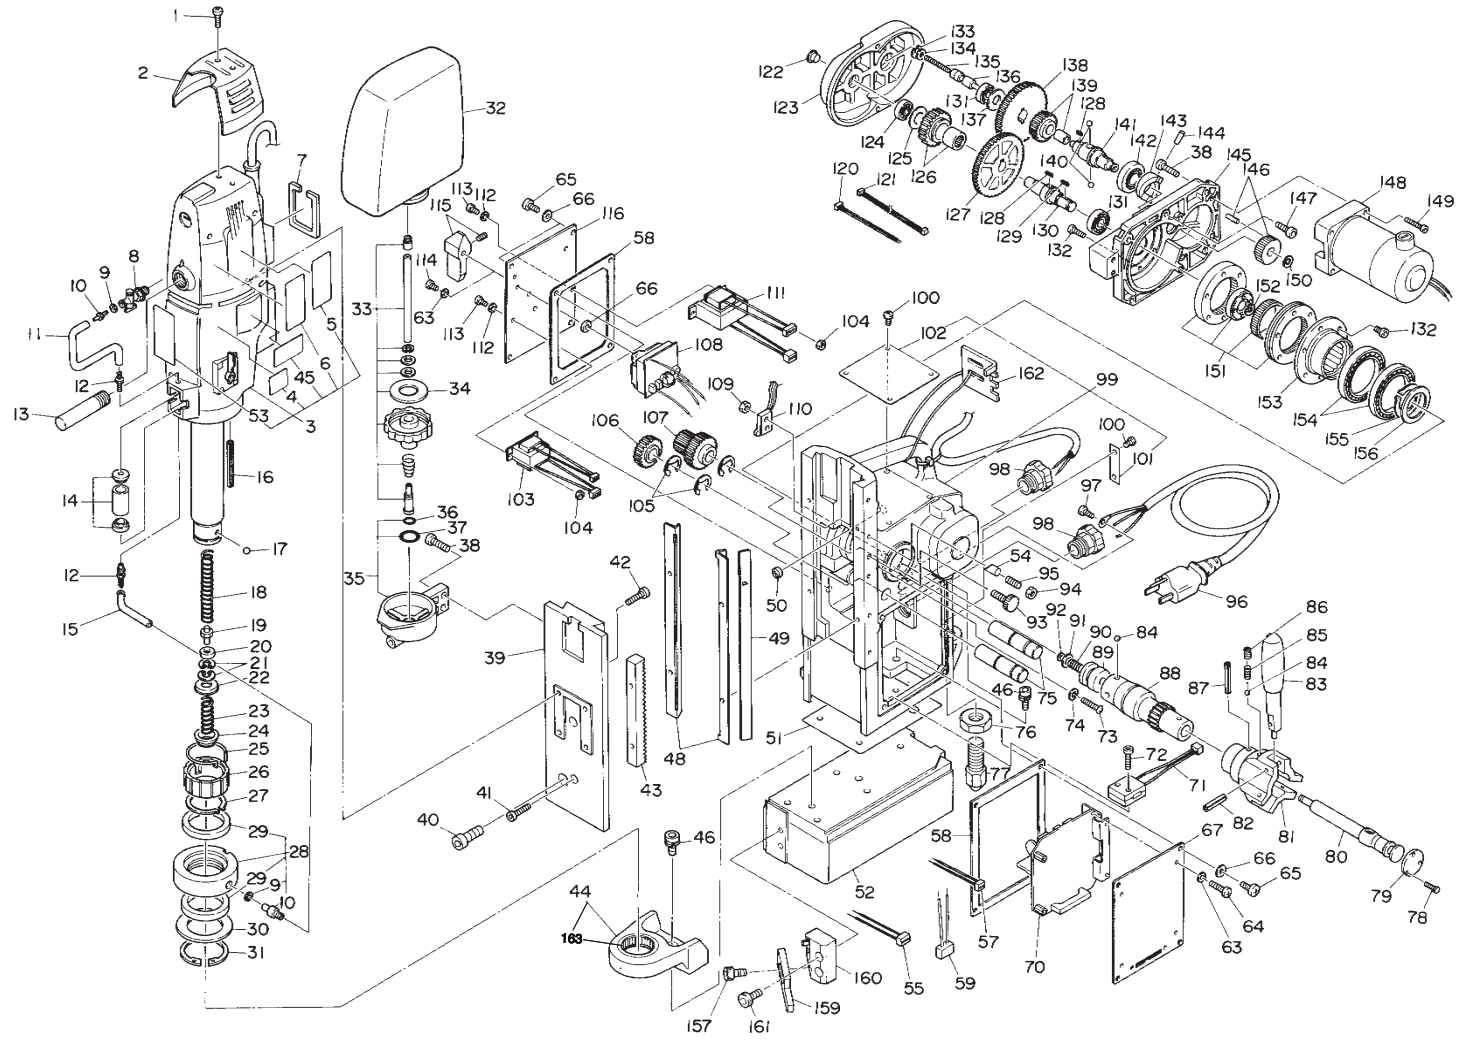

ATRA ACE QA-5000 (110-120V) ASSEMBLY AND PARTS LIST

The parts numbers with () are included in the Ass'y parts written above them.

No.	Part No.	Part Name	Q'ty	Price	No.	Part No.	Part Name	Q'ty	Price	No.	Part No.	Part Name	Q'ty	Price
1	LP30156	Pan Head Screw 4 X 6	2		58	TQ00932	Packing Body	2		123	TQ04982	Gear Box Cover	1	
2	TQ00926	Protection Cover	1		56	TP02639	Hex. Nut M4	9		124	TQ01924	Ball Bearing 688ZZ	1	
3	TB04020	Drill Motor Ass'y for QA-5000	1 set		63	TQ00258	Seal Washer M4	6		125	TQ01926	Washer 10.2 X 20 X 0.6	1	
	TA9A028	Brush Ass'y (2 pcs/set)	1 set		64	TQ01526	Pan Head Screw 4 X 10	4		126	TB01360	Spur Gear 30 M1 Ass'y	1 set	
4	TQ05077	Label – Drill rpm	1		65	TP02419	+ Screw 6 X 10	8		127	TQ02435	Spur Gear 70 M1B	1	
45	TQ05063	Caution Label	1		66	TQ01331	Seal Washer M6	9		128	TQ01913	Sunk Key 4 X 4 X 7 Round-end	2	
5	TQ05065	Label – Cutter Insertion	1		67	TQ06041	Mounting Plate	1		129	TP10130	Sunk Key 3 X 3 X 10 Round-end	1	
6	TQ05064	Cutter – Mounting Label	1		70	TB05294	Control Board Ass'y	1 set		130	TQ01923	Gear Shaft B	1	
54	TQ05066	Cutter – Caution Label	1		71	TB01363	Slide Detection Device	1 set		131	TQ01916	Ball Bearing 6801ZZ	2	
7	TQ00927	Drill Motor Packing	1		72	TP14471	Hex. Socket Bolt 4 X 20	2		132	TP04715	Hex. Bolt 4 X 8	12	
8	TP14495	Petcock Valve 1/8(PT)	1		73	FS00315	+ Pan Head Screw 2 X 20	2		133	TQ01920	Retaining Ring RTW-9	1	
9	CP21947	Seal Packing	2		74	TQ00729	Spring Washer M2	2		134	TQ01912	Spring Stopper	1	
10	TP14500	Hose Nipple	2		75	TQ00707	Shaft	2		135	TQ01911	Spring 0.6 X 3 X 35	1	
11	TP15821	Tube 4 X 7 X 240	1 set		76	TP03914	Hex. Nut Type 3 M16	1		136	TQ01919	Spool	1	
12	TQ00672	Dropper Nipple	2		77	TQ00720	Stabilizer Shaft	1		137	TQ01963	Washer 14.5 X 25 X 0.6	1	
13	TB02534	Side Handle Ass'y	1 set		78	TP08598	+ Screw 3 X 5	3		138	TQ02434	Spur Gear 70M1A	1	
14	TB00503	Oil Dropper Ass'y	1 set		79	TQ00844	Name Plate –Auto Feeder	1		139	TB01358	Clutch Gear Sub Ass'y	1 set	
15	TP15820	Tube 4 X 7 X 120	1 set		80	TQ01903	Inner Shaft	1		140	TP15428	Ball 5mm Dia.	2	
16	TP03261	Spring Pin 4 X 26 AW	1		81	TQ01901	Handle Boss	1		141	TQ01915	Gear Shaft A	1	
17	TB01672	Ball 5/16 Ass'y	1 set		82	TP12821	Spring Pin 5 X 26	3		142	TQ01917	Ball Bearing 6803ZZ	1	
18	TP15998	Spring 1.6 X 16.2 X 120	1		83	TQ00680	Rod Handle	3		143	TQ01918	Shift Ring	1	
19	TQ01895	Pilot Spacer	1		84	CP01123	Ball 3/16	7		144	TQ01960	Roll Pin 4 X 22	1	
20	TP15848	Spacer 10.5 X 19 X 5	1		85	TP06396	Spring	3		145	TQ01909	Gear Box	1	
21	TP13905	Retaining Ring RTW-19	2		86	TP06397	Hex. Screw 6 X 8	3		146	TB01356	Plain Gear 41 Ass'y	1 set	
22	TB01348	Washer Ass'y	1 set		87	TP13891	Spring Pin 5 X 38	1		147	TP04197	Hex. Bolt 6 X 30	2	
23	TQ01898	Spring 0.8 X 12 X 31	1		88	TQ01902	Clutch Shaft	1		148	TB04014	Feed Motor Ass'y	1 set	
24	TB01349	Push Ring Ass'y	1 set		89	TQ01904	Clutch Ring	1		-	(TB00599)	Carbon Brush Ass'y (2 pcs/set)	1 set	
25	TQ01896	Twist Spring	1		90	TQ00682	Spring 1.2 X 8 X 17	1		149	TP18619	Hex. Socket Head Cap Screw 4 X 30	4	
26	TQ01897	Sleeve	1		91	TP00092	Plain Washer M6	1		150	TQ01961	Grip Ring GS-8	1	
27	TP15239	Retaining Ring C-28	1		92	TQ00683	Grip Ring GS-6.0	1		151	TB00510	Harmonic Ass'y	1 set	
28	TB00713	Oil Ring Ass'y	1 set		93	TP02931	Set Screw	1		152	TP12328	Retaining Ring STW-9	1	
29	(TP14499)	Oil Seal GD38 X 48 X 4	2		94	TP07419	Hex. Nut Type 3 M6	5		153	TQ01952	Clutch	1	
30	TP12773	Washer 38.5 X 54 X 1	1		95	TQ04781	Hex. Socket Set Screw 6 X 14	5		154	TQ00725	Ball Bearing 6809 ZZ	2	
31	TP14969	Retaining Ring ISTW-38	1		96	TA9A757	Cabtyre Cable Ass'y	1 set		155	TP17384	Retaining Ring C-32	1	
32	TQ04779	Oil Tank	1		97	LP08489	+ Screw 4 X 6	1		156	TP14412	Retainer Holder	1	
33	TB03785	Cap Ass'y	1 set		98	TP13889	Connector SC4-3	2		157	TP01945	Hex. Bolt 5 X 12	1	
34	(TQ00701)	Packing Cap	1		99	TB04376	Body Sub Ass'y A	1 set		159	TQ04949	Blade	1	
35	TB01380	Oil Tank Bracket Sub Ass'y	1 set		100	(TP05136)	Rivet No. 2 X 4.8	6		160	TB03863	Blade Base Ass'y	1 set	
36	(TP11994)	O-Ring P-4	1		101	(TP04769)	Plate Serial Number	1		161	TP14178	Hex. Bolt 6 X 10	2	
37	(CP20180)	O-Ring P-18	1		102	(TQ05610)	WARNING Plate	1		162	TQ04952	Chip Stopper	1	
38	TP03086	Hex. Bolt 6 X 20	6		103	TB03912	Transformer Sensor Ass'y	1 set						
39	TQ02497	Slide Board	1		104	TP00067	Hex. Nut M3	3						
40	TP14717	Hex. Socket Bolt 10 X 20	1		105	TP04126	Snap Ring E-12	3						
41	TP07118	Hex. Bolt 6 X 16	2		106	TQ00708	Spur Gear 24 M1.5	1						
42	TP04532	Hex. Socket Bolt 5 X 30	4		107	TQ00706	Spur Gear 16 X 24	1						
43	TQ02496	Rack	1		108	TB03702	Switch Ass'y	1 set						
44	TB02694	Bracket Ass'y	1 set		109	TP02627	Hex. Nut M2	2						
163	(TQ03444)	Needle Bearing B-2410	1		110	TQ00703	Limit Switch DC3A-D3RB	1						
46	TQ03344	Hex. Socket Bolt 8 X 20	6		111	TB03911	Trans. Power Supply Ass'y (115V)	1 set						
48	TP12777	Slide Plate	2		112	TQ01330	Seal Washer M3	3						
49	TQ01905	Jib	1		113	TP00153	+ Screw 3 X 12	3						
50	TQ00394	Seal Bushing	1		114	TB12819	Pan Head Screw 4 X 6	2						
51	TQ01928	Packing for Pole	1		115	TB01381	Switch Knob Ass'y	1 set						
52	TB04022	Square Pole Ass'y	1 set		116	TQ05073	Switch Plate	1						
54	TQ04783	Supporter	5		120	TB00573	D Cord Ass'y	1 set						
55	TB00578	H Cord Ass'y	1 set		121	TB03809	Cord Ass'y M-M	1 set						
57	TB00577	F Cord Ass'y	1 set		122	TQ01962	Collar Cap K-100 16CSBL	1						