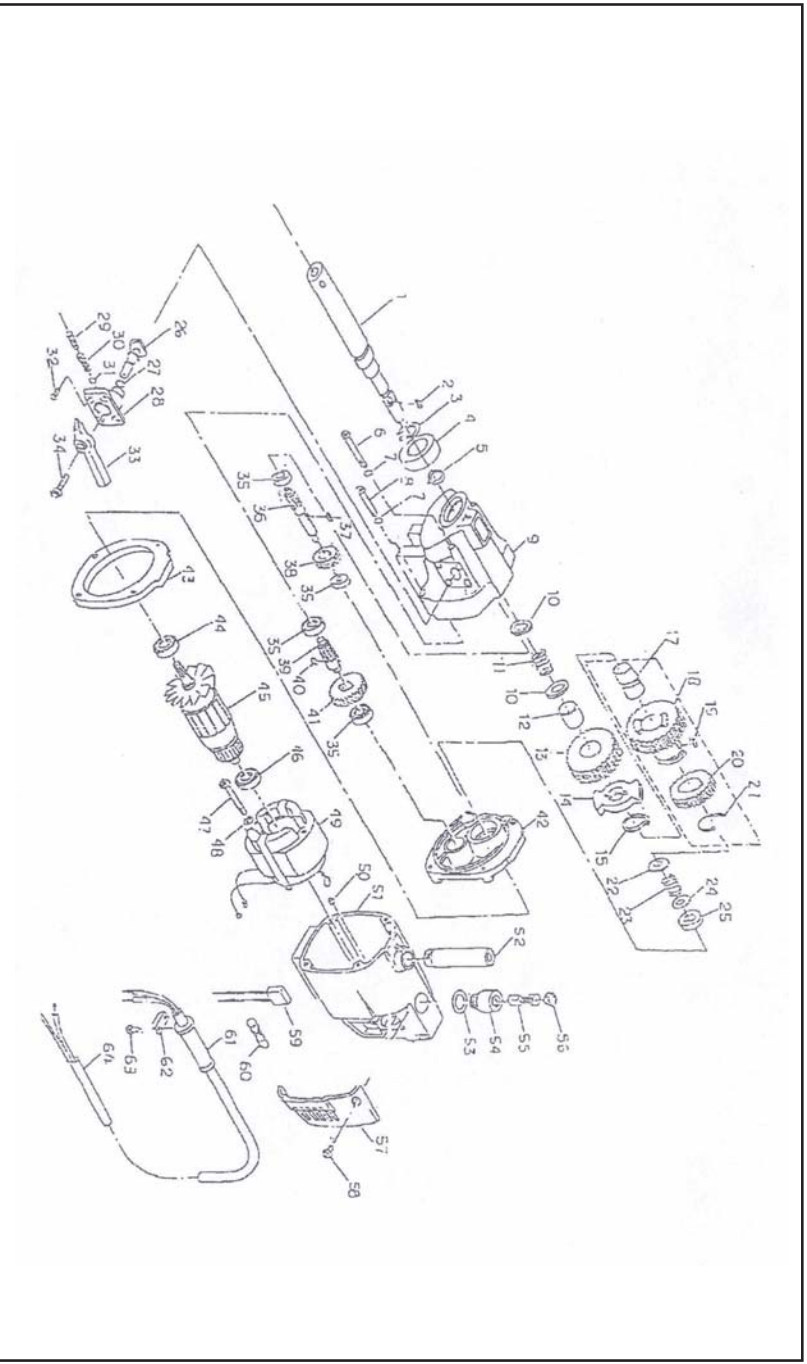

QA-6500 MOTOR ASSEMBLY AND PARTS LIST

The part numbers with ( ) are included in the Assy parts written above them.

No.	Part No.	Part Name	Qty	Price
1	TQ02521	Spindle Arbor	1	
2	TQ00979	Sunk Key 4 X 4 X 7	1	
3	CP20569	Retaining Ring C-47	1	
4	TP17382	Ball Bearing 6005Z	1	
5	CQ02200	Retaining Ring C-25	1	
6	TQ00980	+ Round Head Screw 5 X 145	2	
7	TP00513	Spring Washer M5	4	
8	TQ00981	+ Round Head Screw 5 X 80	2	
9	TQ00982	Gear Case	1	
10	TP16502	Plain Washer 25.2 X 32 X 1	2	
11	TP16501	Spring (L)	1	
12	TP06503	Bush	1	
13	TA9A584	Spiral Gear B-L Assy	1	
14	TP16505	Boss	1	
15	CP30340	Retaining Ring C-20	1	
16	TB00750	Spiral Gear B-H Assy	1 set	
17	TQ00976	Needle Bearing HK2012	2	
18	TB01087	Spiral Gear	1	
19	TP16497	Sunk Key 5 X 5 X 7	1	
20	TB01087	Spiral Gear	1	
21	TP17384	Retaining Ring C-32	1	
22	TP16507	Plain Washer 20.2 X 26 X 1	1	
23	TP16508	Spring (H)	1	
24	TP16509	Plain Washer 15.2 X 24.2 X1	1	
25	TP17383	Ball Bearing 6202	1	
26	TQ00984	Cam Shaft	1	
27	TQ09421	O Ring P-6	1	
28	TP16490	Guide Boss	1	
29	TP18684	Hex Socket Set Screw 4 X 8	1	
30	TP16493	Coil Spring	1	
31	TP16492	Steel Ball	1	
32	TP17385	+ Screw 4 X 12	4	

No.	Part No.	Part Name	Qty	Price
33	TP16489	Lever	1	
34	TP09693	Hex Bolt 4 X 14	1	
35	TP17380	Ball Bearing 629	4	
36	TQ00985	Pinion (L)	1	
37	TP16506	Sunk Key 4 X 4 X 10	1	
38	TQ00986	Spiral Gear (S)	1	
39	TQ00987	Pinion (H)	1	
40	TP13351	Sunk Key 3 X 3 X 7	1	
41	TP16516	Spiral Gear (A)	1	
42	TQ00662	Bearing Bracket	1	
43	TP16488	Spacer	1	
44	TP06718	Ball Bearing 6201Z	1	
45	TB01035	Armature Assy (230V)	1 set	
46	TP06242	Ball Bearing 629Z2	1	
47	TQ00988	+ Round Head Screw 5 X 75	2	
48	TP00513	Spring Washer M5	2	
49	TB01036	Field Assy (230V)	1 set	
50	TP13355	Rubber Packing	1	
51	TQ00989	Motor Housing	1	
52	TB02534	Side Handle Assy	1 set	
53	TP13359	Insulation Washer	2	
54	TP13358	Brush Holder	2	
55	TA9A028	Brush Assy (2 pcs/set)	1 set	
56	TP13357	Brush Cap	2	
57	TP13360	Cover	1	
58	TP11245	+ Screw 4 X 10	1	
59	TP16481	Condenser SM-37R8291	1	
60	TQ00990	Insulated Connector FNCW-2	2	
61	TP13363	Cord Armor	1	
62	TP13362	Cord Clamp	1	
63	TP17453	+ Screw 4 X 20	2	
64	TQ00991	Cable from Motor	1