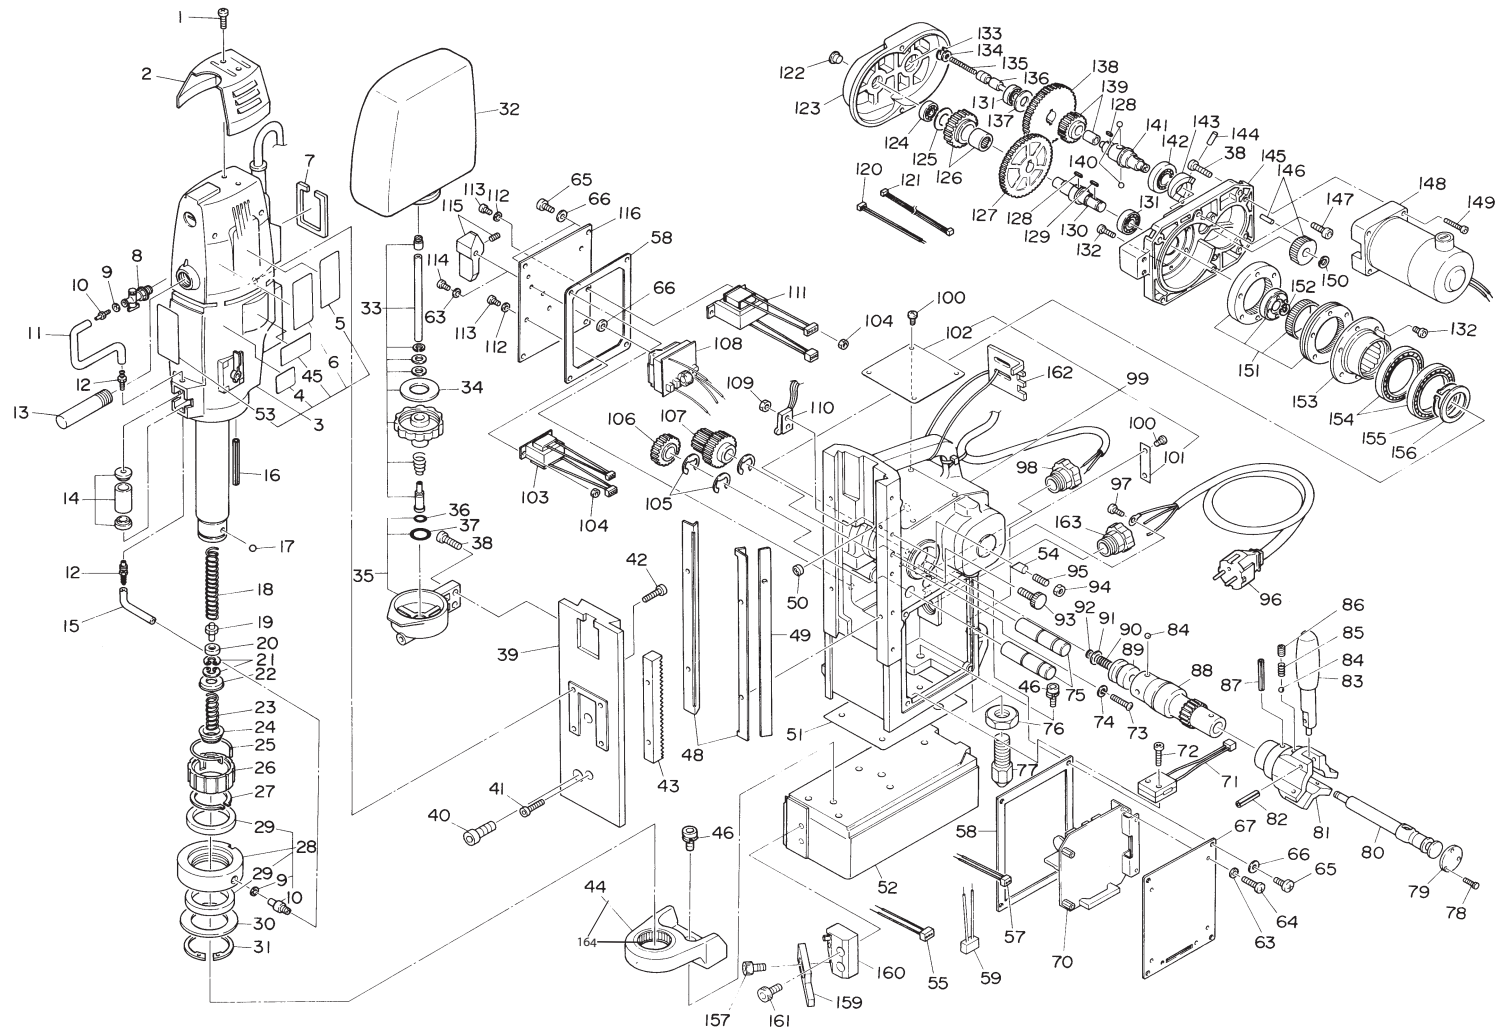

ATRA ACE QA-6500 (220-240V) ASSEMBLY AND PARTS LIST

The parts numbers with () are included in the Ass'y parts written above them.

No.	Part No.	Part Name	Q'ty	Price	No.	Part No.	Part Name	Q'ty	Price	No.	Part No.	Part Name	Q'ty	Price
1	LP30156	Pan Head Screw 4 X 6	2		58	TQ00932	Packing Body	2		122	TQ01962	Collar Cap K-100 16CSBL	1	
2	TQ00926	Protection Cover	1		56	TP02639	Hex. Nut M4	9		123	TQ04982	Gear Box Cover	1	
3	TB03986	Drill Motor Sub Ass'y B	1 set		63	TQ00258	Seal Washer M4	6		124	TQ01924	Ball Bearing 688ZZ	1	
	TA9A028	Brush Ass'y (2 pcs/set)	1 set		64	TQ01526	Pan Head Screw 4 X 10	4		125	TQ01926	Washer 10.2 X 20 X 0.6	1	
4	TQ05078	Label Drill rpm	1		65	TP02419	+ Screw 6 X 10	8		126	TB01360	Spur Gear 30 M1 Ass'y	1 set	
45	TQ05063	Caution Label	1		66	TQ01331	Seal Washer M6	9		127	TQ02435	Spur Gear 70 M1B	1	
5	TQ05065	Label - Cutter insertion	1		67	TQ06042	Mounting Plate	1		128	TQ01913	Sunk Key 4 X 4 X 7 - Round-end	2	
6	TQ05064	Cutter Mounting Label	1		70	TB05293	Control Board Ass'y	1 set		129	TP10130	Sunk Key 3 X 3 X 10	1	
54	TQ05066	Cutter Caution Label	1		71	TB01363	Slide Detection Device	1 set		130	TQ01923	Gear Shaft B	1	
7	TQ00927	Drill Motor Packing	1		72	TP14471	Hex. Socket Bolt 4 X 20	2		131	TQ01916	Ball Bearing 6801ZZ	2	
8	TP14495	Petcock Valve 1/8(PT)	1		73	FS00315	+ Pan Head Screw 2 X 20	2		132	TP04715	Hex. Bolt 4 X 8	12	
9	CP21947	Seal Packing	2		74	TQ00729	Spring Washer M2	2		133	TQ01920	Retaining Ring RTW-9	1	
10	TP14500	Hose Nipple	2		75	TQ00707	Shaft	2		134	TQ01912	Spring Stopper	1	
11	TB01098	Tube 4 X 7 X 240	1 set		76	TP03914	Hex. Nut Type 3 M16	1		135	TQ01911	Spring 0.6 X 3 X 35	1	
12	TP15821	Dropper Nipple	2		77	TQ00720	Stabilizer Shaft	1		136	TQ01919	Spool	1	
13	TB02534	Side Handle Ass'y	1 set		78	TP08598	+ Screw 3 X 5	3		137	TQ01963	Washer 14.5 X 25 X 0.6	1	
14	TB00503	Oil Dropper Ass'y	1 set		79	TQ00844	Name Plate -Auto Feeder	1		138	TQ02434	Spur Gear 70M1A	1	
15	TP15820	Tube 4 X 7 X 120	1 set		80	TQ01903	Inner Shaft	1		139	TB01358	Clutch Gear Sub Ass'y	1 set	
16	TP03261	Spring Pin 4 X 26 AW	1		81	TQ01901	Handle Boss	1		140	TP15428	Ball 5mm Dia.	2	
17	TB01672	Ball 5/16 Ass'y	1 set		82	TP12821	Spring Pin 5 X 26	3		141	TQ01915	Gear Shaft A	1	
18	TP15998	Spring 1.6 X 16.2 X 120	1		83	TQ00680	Rod Handle	3		142	TQ01917	Ball Bearing 6803ZZ	1	
19	TQ01895	Pilot Spacer	1		84	CP01123	Ball 3/16	7		143	TQ01918	Shift Ring	1	
20	TP15848	Spacer 10.5 X 19 X 5	1		85	TP06396	Spring	3		144	TQ01960	Roll Pin 4 X 22	1	
21	TP13905	Retaining Ring RTW19	2		86	TP06397	Hex. Screw 6 X 8	3		145	TQ01909	Gear Box	1	
22	TB01348	Washer Ass'y	1 set		87	TP13891	Spring Pin 5 X 38	1		146	TB01356	Plain Gear 41 Ass'y	1 set	
23	TQ01898	Spring 0.8 X 12 X 31	1		88	TQ01902	Clutch Shaft	1		147	TP04197	Hex. Bolt 6 X 30	2	
24	TB01349	Push Ring Ass'y	1 set		89	TQ01904	Clutch Ring	1		148	TB02352	Motor Ass'y	1 set	
25	TQ01896	Twist Spring	1		90	TQ00682	Spring 1.2 X 8 X 17	1			(TB00599)	Carbon Brush Ass'y (2 pcs/set)	1 set	
26	TQ01897	Sleeve	1		91	TP00092	Plain Washer M6	1		149	TP18619	Hex. Socket Head Cap Screw 4 X 30	4	
27	TP15239	Retaining Ring C-28	1		92	TQ00683	Grip Ring GS-6.0	1		150	TQ01961	Grip Ring GS-8	1	
28	TB00713	Oil Ring Ass'y	1 set		93	TP02931	Set Screw	1		151	TB00510	Harmonic Ass'y	1 set	
29	(TP14499)	Oil Seal GD38 X 48 X 4	2		94	TP07419	Hex. Nut Type 3 M6	5		152	TP12328	Retaining Ring STW-9	1	
30	TP12773	Washer 38.5 X 54 X 1	1		95	TQ04781	Hex. Socket Set Screw 6 X 14	5		153	TQ01952	Clutch	1	
31	TP14969	Retaining Ring ISTW-38	1		96	TB01286	Cabtyre Cord Ass'y	1 set		154	TQ00725	Ball Bearing 6809 ZZ	2	
32	TQ04779	Oil Tank	1		97	LP08489	+ Screw 4 X 6	1		155	TP17384	Retaining Ring C-32	1	
33	TB03785	Cap Ass'y	1 set		98	TP13889	Connector SC4-3	1		156	TP14412	Retainer Holder	1	
34	(TQ00701)	Packing Cap	1		163	TQ01838	Cable Connector SC4-1	1		157	TP01945	Hex. Bolt 5 X 12	1	
35	TB01380	Oil Tank Bracket Sub Ass'y	1 set		99	TB04376	Body Sub Ass'y A	1 set		159	TQ04949	Blade	1	
36	(TP11994)	O-Ring P-4	1		100	(TP05136)	Rivet No. 2 X 4.8	6		160	TB03863	Blade Base Ass'y	1 set	
37	(CP20180)	O-Ring P-18	1		101	(TP04769)	Plate Serial Number	1		161	TP14178	Hex. Bolt 6 X 10	2	
38	TP03086	Hex. Bolt 6 X 20	6		102	(TQ05610)	Warning Plate	1		162	TQ04952	Chip Stopper	1	
39	TQ02497	Slide Board	1		103	TB03968	Transformer Power Supply Ass'y	1 set						
40	TP14717	Hex. Socket Bolt 10 X 20	1		104	TP00067	Hex. Nut M3	3						
41	TP07118	Hex. Bolt 6 X 16	2		105	TP04126	Snap Ring E-12	3						
42	TP04532	Hex. Socket Bolt 5 X 30	4		106	TQ00708	Spur Gear 24 M1.5	1						
43	TQ02496	Rack	1		107	TQ00706	Spur Gear 16 X 24	1						
44	TB02694	Bracket Ass'y	1 set		108	TB03702	Switch Ass'y	1 set						
164	(TQ03444)	Needle Bearing B-2410	1		109	TP02627	Hex. Nut M2	2						
46	TQ03344	Hex. Socket Bolt 8 X 20	6		110	TQ00703	Limit Switch DC3A-D3RB	1						
48	TP12777	Slide Plate	2		111	TB03967	Transformer Sensor Ass'y	1 set						
49	TQ01905	Jib	1		112	TQ01330	Seal Washer M3	3						
50	TQ00394	Seal Bushing	1		113	TP00153	+ Screw 3 X 12	3						
51	TQ01928	Packing for Pole	1		114	TB12819	Pan Head Screw 4 X 6	2						
52	TB04022	Square Pole Ass'y	1 set		115	TB01381	Switch Knob Ass'y	1 set						
54	TQ04783	Supporter	5		116	TQ05073	Switch Plate	1						
55	TB00578	H Cord Ass'y	1 set		120	TB00573	D Cord Ass'y	1 set						
57	TB00577	F Cord Ass'y	1 set		121	TB03809	Cord Ass'y M-M	1 set						