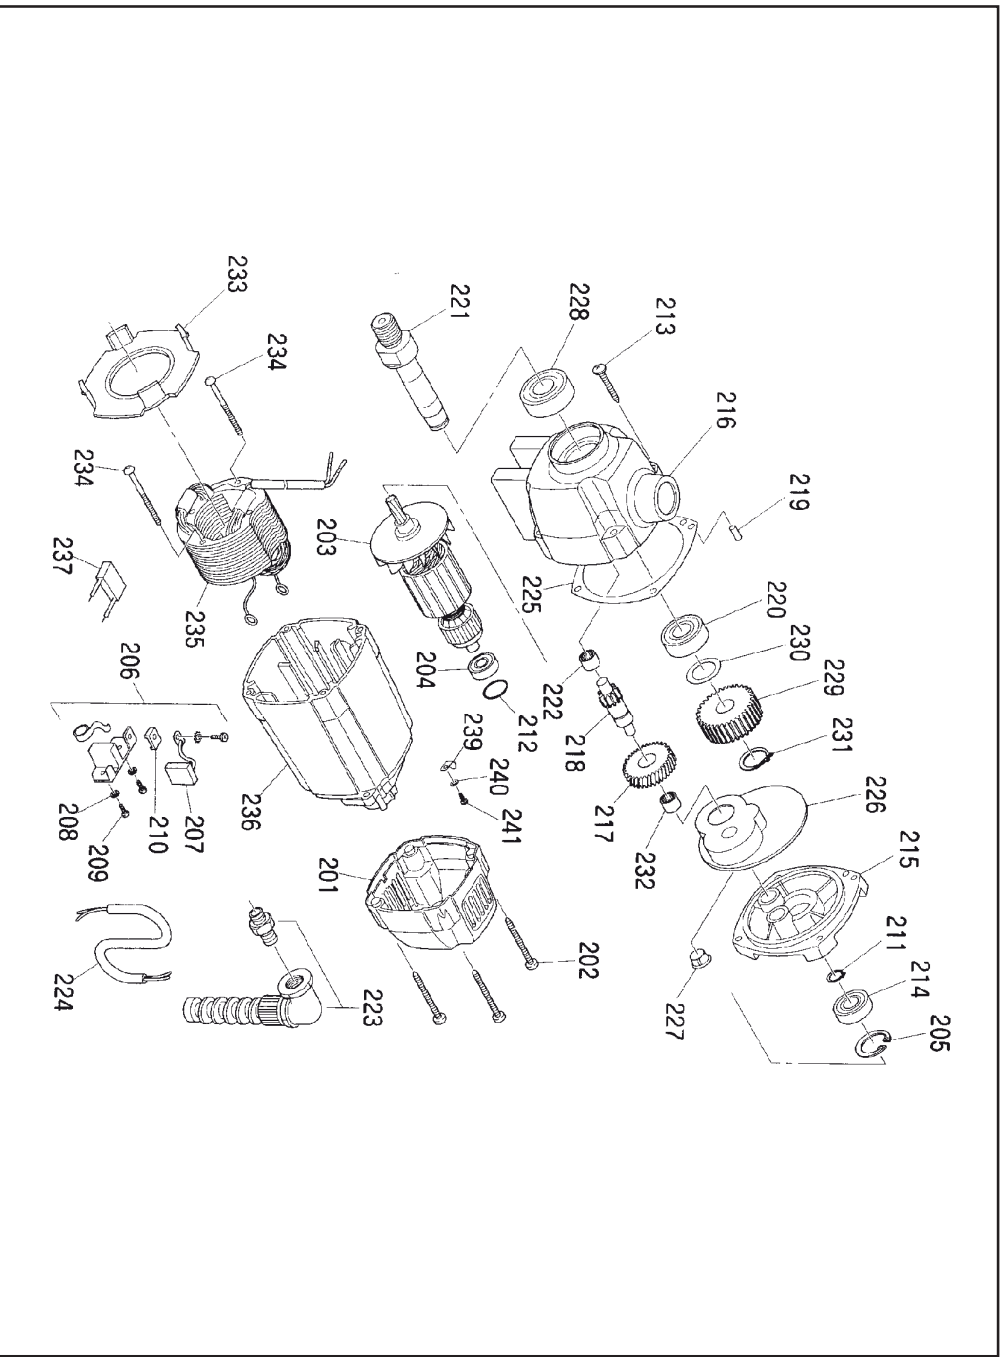

WA-3500 MOTOR ASSEMBLY AND PARTS LIST

The part numbers with ( ) are included in the Ass'y parts written above them.

No.	Part No.	Part Name	Q'ty	Price
201	TQ06818	Cap for Drill Motor Housing	1	
202	TQ06819	Self Tapping Screw HC4.8 X45	4	
203	TB05194	Armature Ass'y 115V	1 set	
204	TB05195	Armature Ass'y 220-230V	1 set	
205	TP00468	Ball Bearing 6008Z	1	
206	TP01036	Retaining Ring C28	1	
207	TB05193	Brush Holder Ass'y (no brushes)	2 sets	
208	(TB05187)	Carbon Brush Ass'y (2 pcs/set)	1 set	
209	(TQ06820)	Spring Washer B4	2	
210	(TQ06828)	Screw ZM 4 X 12	2	
211	(TQ06838)	Contact Washer	1	
212	TP04595	Retaining Ring C10	1	
213	TQ06839	O-Ring 22 X 2.5	1	
214	TQ06840	Self Tapping Screw HC4.8 X 50	4	
215	TP00498	Ball Bearing 6001ZZ	1	
216	TQ06841	Bearing Bracket	1	
217	TQ06821	Gear Case	1	
218	TQ06822	Intermediate Gear 34Z	1	
219	TQ06842	Pinion Shaft 10Z	1	
220	TQ06842	Notched Pin 4 X 12	1	
220	TQ06829	Ball Bearing 6003LLU	1	

No.	Part No.	Part Name	Q'ty	Price
221	TQ06823	Spindle	1	
222	LO02395	Needle Roller Bearing HK1010	1	
223	TQ06824	Cord Protector (Strain Relief)	1	
224	TQ06843	Connecting Cable (Motor Cord)	1	
225	TQ06844	Gear Case Seal	1	
226	TQ06825	Grease Chamber (Reservoir)	1	
227	TQ06845	Plug	1	
228	TQ06830	Ball Bearing 6203LLU	1	
229	TQ06826	Spindle Gear 43Z	1	
230	TQ06846	Fitting Washer 17 X 24 X 0.2	1	
231	TQ06847	External Retaining Ring C17	1	
232	TQ00754	Needle Roller Bearing HK0810	1	
233	TQ06848	Air Guiding Flng (Fan Shroud)	1	
234	TQ06849	Self Tapping Screw HC3.9 X 60	2	
235	TB05191	Field Ass'y 115V	1 set	
236	TQ06850	Motor Housing	1	
237	TQ06851	Condenser	1	
238	TQ06852	Insulated Tubing	1	
239	TQ06853	Mounting Clip	1	
240	TQ06854	Disk 3.2	1	
241	TQ06855	Self Tapping Screw HC2.9 X 9.5	1