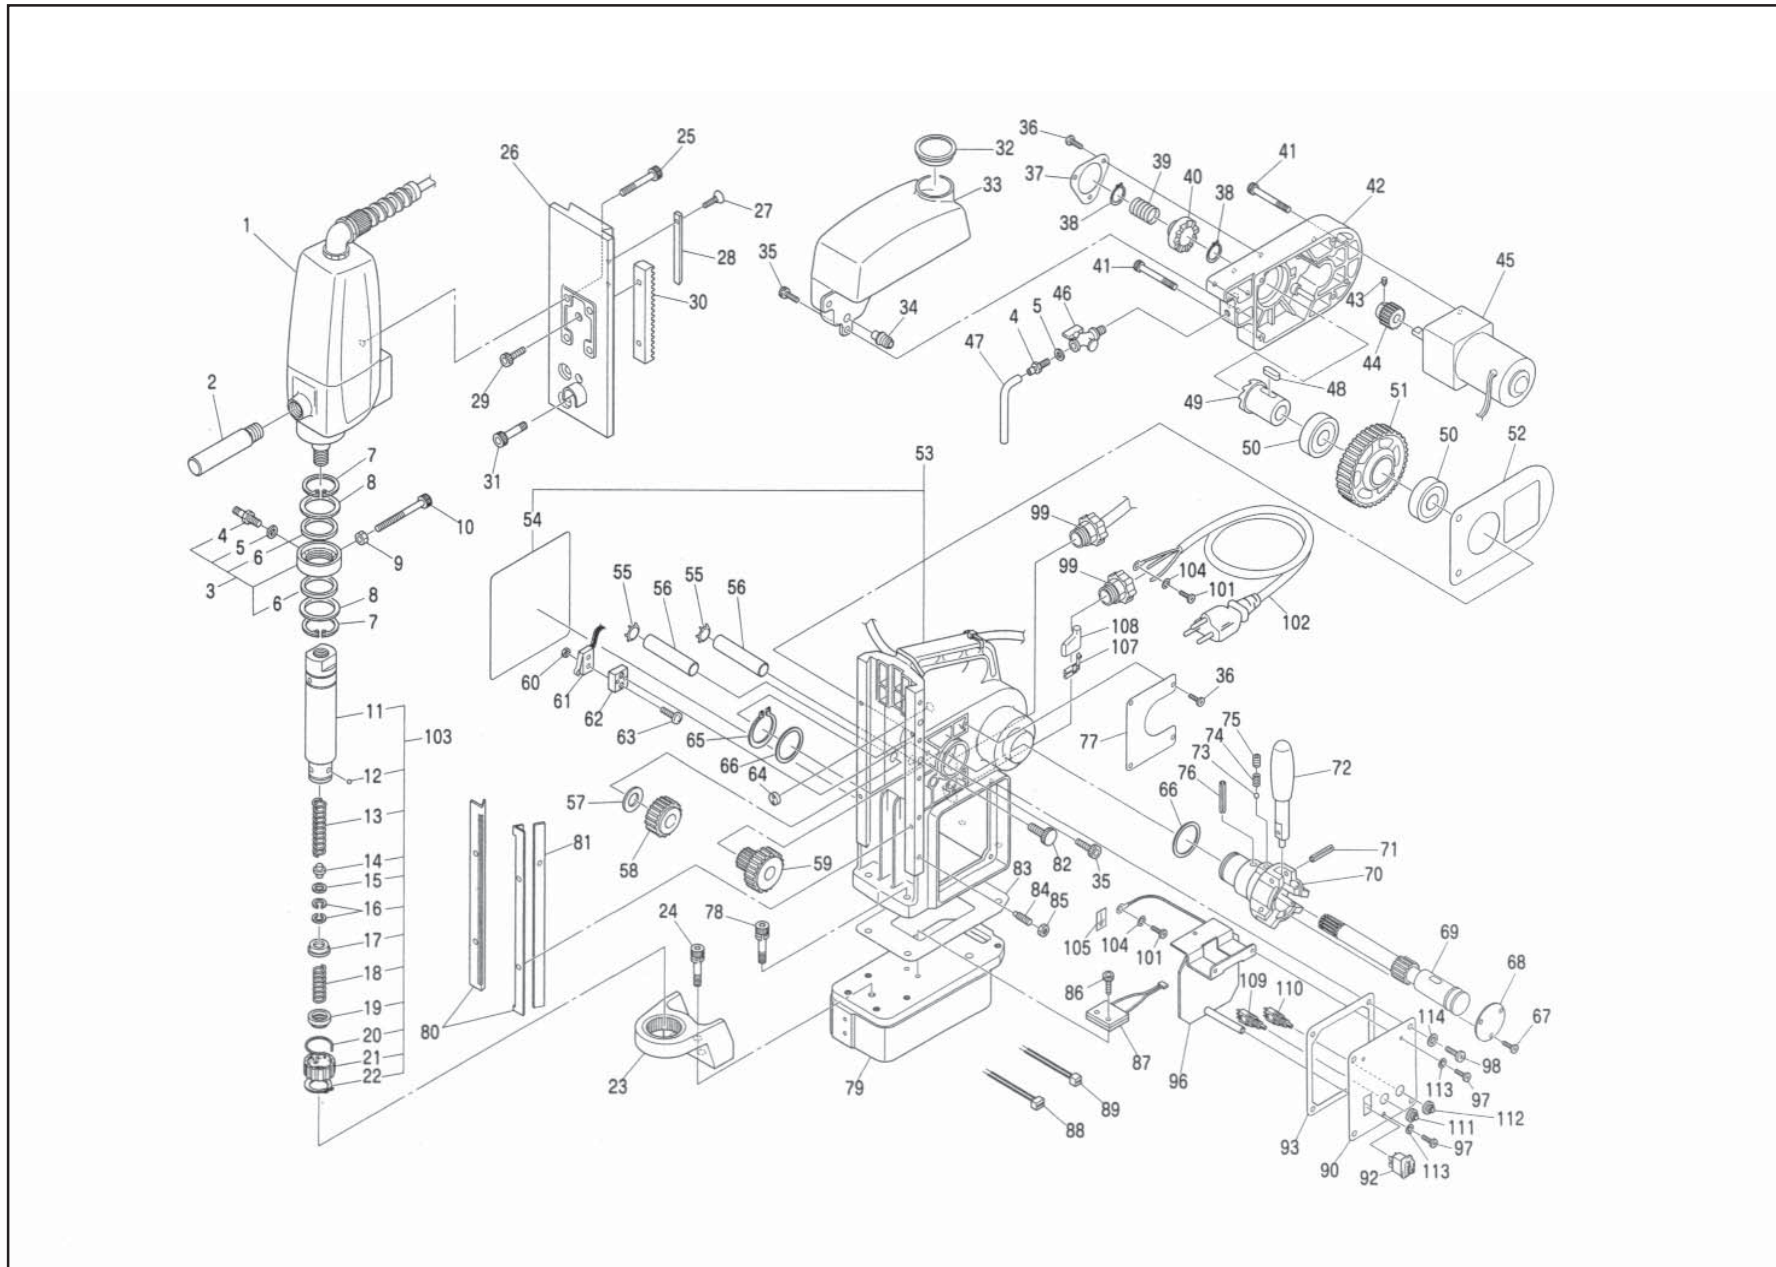

WA-3500 ASSEMBLY AND PARTS LIST (new)

The parts numbers with ( ) are included in the Ass'y parts written above them.

No.	Part No.	Part Name	Q'ty	Price
1	TB05117	Drill Motor Ass'y (115V)	1 set	
	(TB05187)	Carbon Brush Ass'y (2 pcs/set)	1 set	
2	TB02534	Side Handle Ass'y	1 set	
3	TB00496	Oil Ring Sub Ass'y	1 set	
4	(TP14500)	Hose Nipple	2	
5	(CP21947)	Seal Packing	2	
6	(TP14499)	Oil Seal GD38 X 48 X 4	2	
7	TP14969	Retaining Ring ISTW-38	2	
8	TP12773	Washer 38.5 X 54 X 1	2	
9	LP10496	Hex. Nut M6	1	
10	TP05469	Hex. Bolt 6 X 45	1	
103	TB05121	Arbor Body Ass'y One-Touch	1 set	
11	(TQ06755)	Arbor Body	1	
12	(TB01672)	Ball 5/16 Ass'y	1 set	
13	(TP15998)	Spring 1.6 X 16.2 X 120	1	
14	(TQ01895)	Pilot Spacer	1	
15	(TP15848)	Spacer 10.5 X 19 X 5	1	
16	(TP13905)	Retaining Ring RTW-19	2	
17	(TB01348)	Washer Ass'y	1 set	
18	(TQ01898)	Spring 0.8 X 12 X 31	1	
19	(TB01349)	Push Ring Ass'y	1 set	
20	(TQ01896)	Twist Spring	1	
21	(TQ01897)	Sleeve	1	
22	(TP15239)	Retaining Ring C-28	1 set	
23	TB02694	Bracket Ass'y	1 set	
24	TQ03344	Hex. Socket Bolt 8 X 20	3	
25	TP08013	Hex. Bolt 5 X 25	4	
26	TQ06753	Slide Board (Motor Slide)	1	
27	TP00112	+ Screw 4 X 10	1	
28	TQ06754	Pointer	1	
29	TP14178	Hex. Bolt 6 X 10	2	
30	TQ02496	Rack	1	
31	TP14174	Hex. Bolt 10 X 25	1	
32	TQ06785	Rubber Cap	1	
33	TQ06784	Oil Tank	1	
34	TQ06786	Rubber Plug	1	
35	TP04715	Hex. Bolt 4 X 8	5	
36	TP12819	+ Pan Head Screw 4 X 6	7	
37	TQ06777	Cover Plate	1	
38	TP06387	Retaining Ring GV-16	2	
39	TP06374	Spring	1	
40	TP12325	Clutch A	1	
41	TQ06770	Hex. Head Cap Screw 4 X 35	8	
42	TQ06769	Gear Box (Feed)	1	
43	CP26427	Hex. Socket Set Screw 5 X 6	1	
44	TQ06768	Spur Gear 1 X 23 Feed Motor Pinion	1	
45	TQ06767	Geared Motor (Feed)	1	
46	TP14495	Petcock Valve 1/8(PT)	1	
47	TB01098	Tube 4 X 7 X 3000 Ass'y	1 set	
48	TQ06765	Parallel Key 8 X 7 X 20 (Keyway)	1	
49	TQ06763	Clutch B	1	
50	TQ06766	Ball Bearing 6906ZZ	2	
51	TQ06764	Spur Gear 1 X 88	1	
52	TQ06782	Packing for Gear Box (Gasket)	1	
53	TB05500	Body Sub Ass'y	1 set	
54	(TQ06758)	Label -Warning	1	
105	(LP13557)	Earth Label	1	

No.	Part No.	Part Name	Q'ty	Price
55	TQ04715	Internal Retaining Ring CRTW-12	2	
56	TQ06776	Shaft	2	
57	TQ06779	Washer 12.2 X 28 X 1	1	
58	TQ06775	Spur Gear 1.5 X 26	1	
59	TQ06774	Spur Gear 1.5 X 14 X 29	1	
60	TP08139	Hex. Nut M2.3	2	
61	TQ06771	Limit Switch ABS5634318	1	
62	TQ06772	Fixture for Limit Switch	1	
63	TP07784	+ Screw 2.3 X 15	2	
64	TQ00394	Seal Bushing	1	
65	TQ06781	External Retaining Ring ISTW-32	1	
66	TQ06780	Washer 32.2 X 42 X 2	2	
67	TP08598	+ Screw 3 X 5	3	
68	TQ06762	Plate Auto Feed (ID Plate)	1	
69	TQ06760	Gear Shaft	1	
70	TQ06761	Handle Stem (Feed Hub)	1	
71	TP12821	Spring Pin 5 X 26	3	
72	TQ00680	Rod Handle	3	
73	CP01123	Ball 3/16	7	
74	TP06396	Spring	3	
75	TP06397	Hex. Screw 6 X 8	3	
76	TQ06759	Spring Pin 8 X 40 AW	1	
77	TQ06778	Spec. Plate (115V)	1	
78	TQ03345	Hex. Socket Bolt 8 X 25	1	
79	TB05129	Square Pole Ass'y (Magnet Ass'y)	1 set	
80	TP12777	Slide Plate	2	
81	TQ06773	Gib	1	
82	TP02931	Set Screw	1	
83	TQ06794	Packing Pole (Gasket/Magnet)	1	
84	TQ00730	Hex. Socket Set Screw 6 X 20	5	
85	TP07419	Hex. Nut Type 3 M6	5	
86	TP14471	Hex. Socket Bolt 4 X 20	2	
87	TB01363	Slide Detection Device	1 set	
88	TB00573	D Cord Ass'y	1 set	
89	TB05154	F Cord Ass'y	1 set	
90	TQ10469	Switch Plate (3rd)	1 set	
92	TQ07306	Rocker Switch 6.3 1935.31 (New Bigger Type)	1	
93	TQ06787	Packing Body (Gasket)	1	
96	TB05849	Control Board Ass'y (110-120V)	1 set	
97	TP02618	+ Screw 4 X 8	3	
98	TP02419	+ Screw 6 X 10	4	
99	TQ06795	Cable Connector AC4-2	2	
101	LP08489	+ Screw 4 X 6	2	
102	TB05877	Cabtyre Cord Ass'y (Power Cord)	1 set	
104	TP04464	Washer M4 - Toothed Locking	2	
107	TQ07308	Terminal #250 42232-3	2	
108	TQ07309	Sleeve 170891-1	2	
109	TB07055	Switch SW3 Ass'y	1 set	
110	TB07054	Switch SW2 Ass'y	1 set	
111	TQ10085	Switch Cover (Black Rubber Cap)	1	
112	TQ10467	Switch Cover (Red Rubber Cap)	1	
113	TQ00258	Seal Washer M4	3	
114	TQ01331	Seal Washer M6	4	

ACCESSORIES