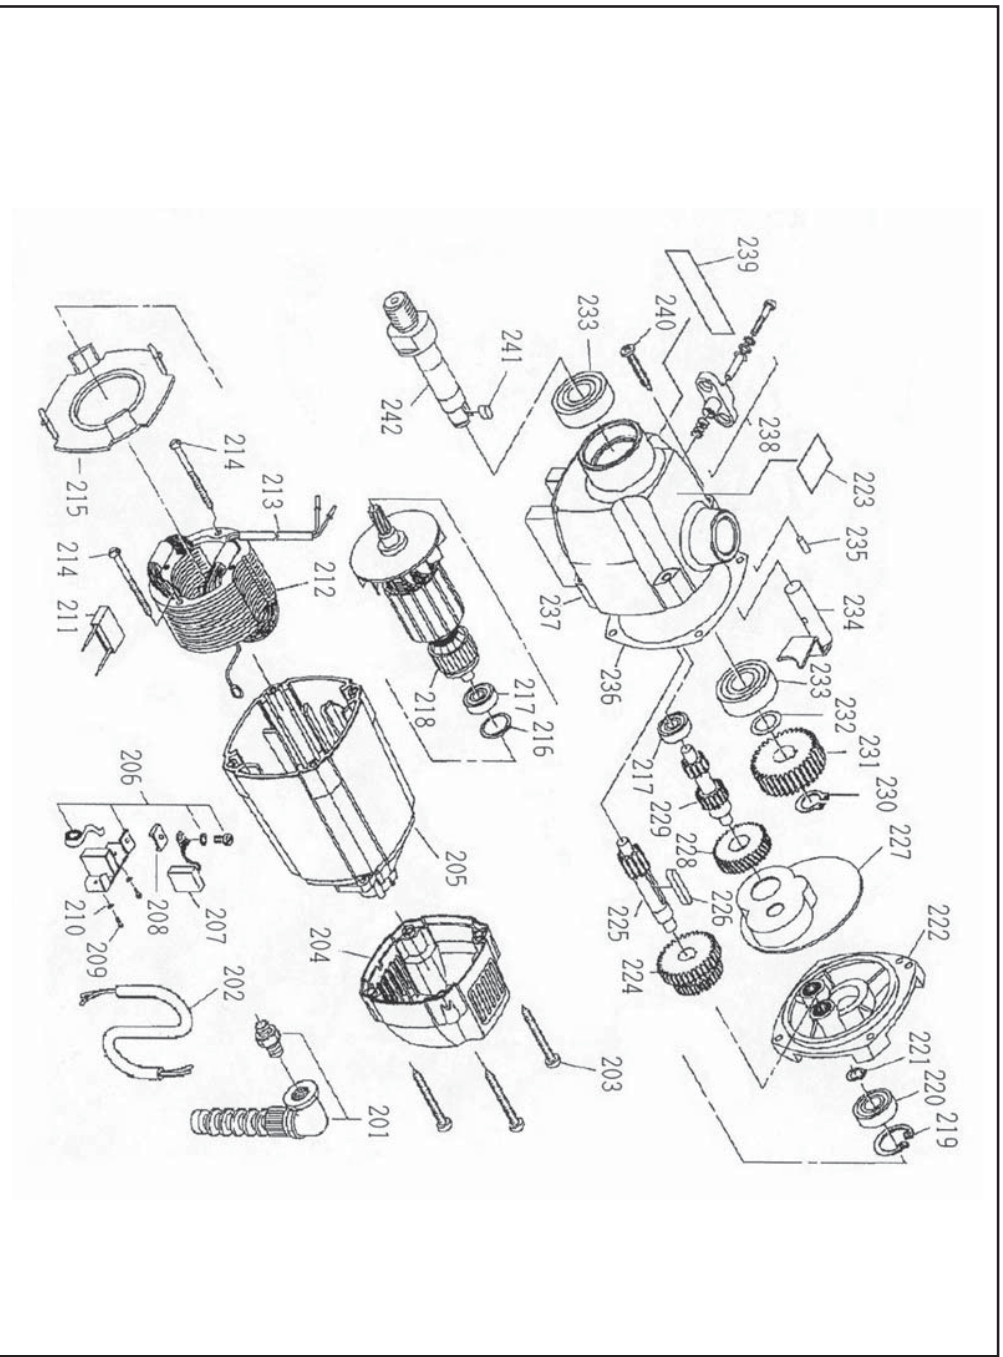

WA-5000 MOTOR ASSEMBLY AND PARTS LIST

The part numbers with ( ) are included in the Assy parts written above them.

No.	Part No.	Part Name	Q'ty	Price
201	TQ06824	Cord Protector (Strain Relief)	1	
202	TQ06843	Connecting Cable (Motor Cord)	1	
203	TQ06819	Self Tapping Screw HC 4.8 X 38	4	
204	TQ06818	Cap for Drill Motor Housing	1	
205	TQ06850	Motor Housing	1	
206	TB05193	Brush Holder Assy (no brushes)	2 sets	
207	(TB05187)	Carbon Brush Assy (2 pcs/set)	1 set	
208	TQ06838	Contact Washer	1	
209	TQ06828	Screw ZM 4 X 12	2	
210	TQ06820	Spring Washer B4	2	
211	TQ06851	Condenser	1	
212	TB07200	Stator Assy (115V)	1	
213	TB07201	Stator Assy (230V)	1	
214	TQ06852	Insulated Tubing	1	
215	TQ06849	Self Tapping Screw HC4.8 X 60	2	
216	TQ06848	Air Guiding Ring (Fan Shroud)	1	
217	TQ06839	O Ring 22 X 2.5	1	
218	TP00468	Ball Bearing 6008ZZ	2	
219	TB07202	Armature Assy (115V)	1 set	
220	TP01036	Retaining Ring C-28	1	
221	TP00498	Ball Bearing 6001ZZ	1	

No.	Part No.	Part Name	Q'ty	Price
221	TP06390	Retaining Ring C-11	1	
222	TB05479	Bearing Bracket Assy	1 set	
223	TQ10648	Caution - Change Label	1	
224	TQ07076	Gear Block 34/40Z	1	
225	TQ07075	Pinion Shaft 13Z	1	
226	TQ07077	Key A5 X 5 X 28	1	
227	TQ06825	Grease Chamber	1	
228	TQ07069	Intermediate Gear 34Z	1	
229	TQ07070	Pinion Shaft 11/17Z	1	
230	CP04989	External Retaining Ring C15	1	
231	TQ07073	Spindle Gear 45Z	1	
232	TQ07074	Fitting Washer 15 X 22 X 0.2	1	
233	TQ06830	Ball Bearing 6203LLU	2	
234	TB05399	Coupling Bolt Assy	1 set	
235	TQ06842	Notched Pin 4 X 12	1	
236	TQ06844	Gear Case Seal	1	
237	TB05478	Gear Case Assy	1 set	
238	TB03598	Gear Changer Assy	1 set	
239	TQ10647	Change Knob Label	1	
240	TQ06840	Self Tapping Screw HC2.9 X 9.5	4	
241	TQ07072	Key A5 X 5 X 12	1	
242	TQ07071	Spindle	1