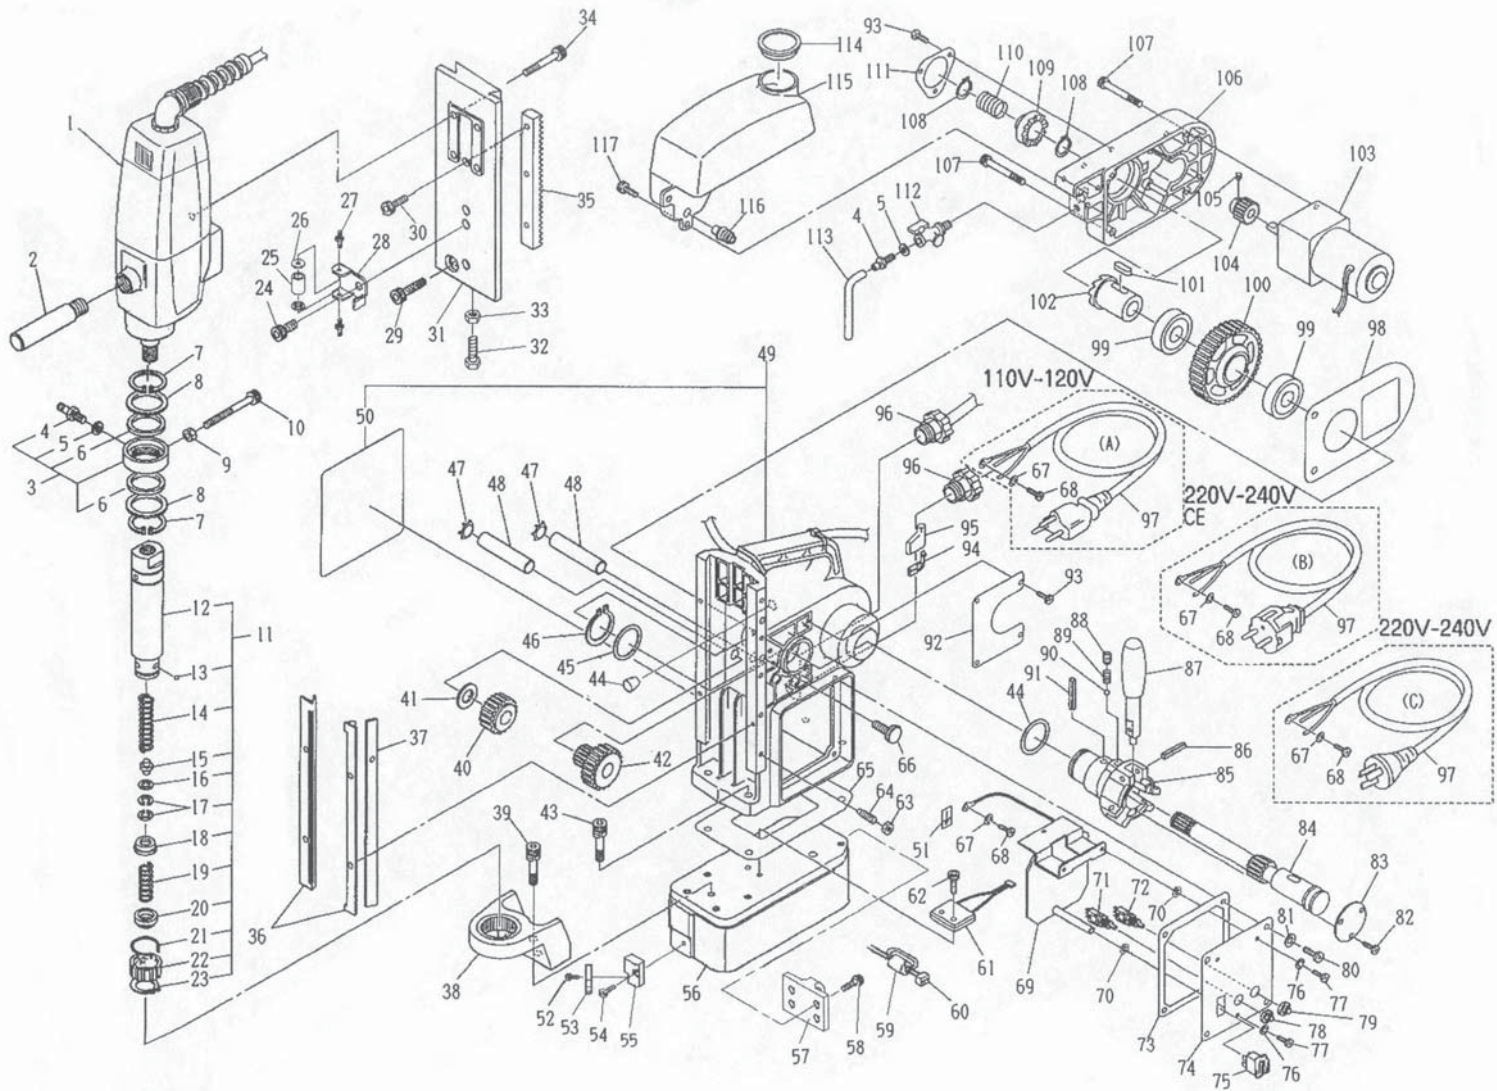

# WA-5000 ASSEMBLY AND PARTS LIST

The parts numbers with ( ) are included in the Ass'y parts written above them.

No.	Part No.	Part Name	Q'ty	Price	No.	Part No.	Part Name	Q'ty	Price
1	TB07169	Drill Motor Ass'y (115V)	1 set		56	TB07174	Square Pole (Magnet) Ass'y (115V)	1 set	
	TB07184	Drill Motor Ass'y (230V)	1 set			TB07185	Square Pole (Magnet) Ass'y (230V)	1 set	
	(TB05187)	Carbon Brush Ass'y (2 pcs/set)	1 set			57	TP17985	Chain Guide	1
2	TB02534	Side Handle Ass'y	1 set		58	TP01644	Hex. Socket Head Bolt 6 X 12	4	
3	TB00496	Oil Ring Sub Ass'y	1 set		59	TQ06864	Hinged-Clamp Core	1	
4	(TP14500)	Hose Nipple	2		60	TB00573	D Cord Ass'y	1 set	
5	(CP21947)	Seal Packing	2		61	TB01363	Slide Detection Device	1	
6	(TP14499)	Oil Seal GD38 X 48 X 4	2		62	TP14471	Hex. Socket Bolt 4 X 20	2	
7	TP14969	Retaining Ring ISTW-38	2		63	TP07419	Hex. Nut Type 3 M6	5	
8	TP12773	Washer 38.5 X 54 X 1	2		64	TQ00730	Hex. Socket Set Screw 6 X 20	5	
9	LP10496	Hex. Nut M6	1		65	TQ06794	Packing Pole (Gasket/Magnet)	1	
10	TP05469	Hex. Bolt 6 X 45	1		66	TP02931	Set Screw	1	
11	TB07172	Arbor Body Ass'y	1 set		67	TP04464	Toothed Locking Washer M4	2	
12	(TQ10650)	Arbor Body	1		68	LP08489	+ Screw 4 X 6	2	
13	(TB01672)	Ball 5/16 Ass'y	1 set		69	TB07214	Control Board Ass'y (115V)	1 set	
14	(TQ10649)	Spring 1.4 X 16.2 X 135	1			TB07215	Control Board Ass'y (230V)	1 set	
15	(TQ01895)	Pilot Spacer	1		70	TP11994	O-Ring P-4	3	
16	(TP15848)	Spacer 10.5 X 19 X 5	1		71	TB07055	Switch "ON" SW3 Ass'y	1 set	
17	(TP13905)	Retaining Ring RTW-19	2		72	TB07054	Switch "OFF" SW2 Ass'y	1 set	
18	(TB01348)	Washer Ass'y	1 set		73	TQ06787	Packing Body (Gasket)	1	
19	(TQ01898)	Spring 0.8 X 12 X 31	1		74	TQ10654	Switch Plate	1	
20	(TB01349)	Push Ring Ass'y	1 set		75	TQ07306	Rocker Switch 6.3 1935.31	1	
21	(TQ01896)	Twist Spring	1		76	TQ00258	Seal Washer M4	3	
22	(TQ01897)	Sleeve	1		77	TQ01526	Pan Head Screw 4 X 6	3	
23	(TP15239)	Retaining Ring C-28	1		78	TQ10085	Switch Cover (Black Rubber Cap)	1	
24	TP03247	Hex. Socket Bolt 10 X 15	1		79	TQ10467	Switch Cover (Red Rubber Cap)	1	
25	TQ00670	Dropper Pipe	1		80	TP02419	+ Screw 6 X 10	4	
26	TQ00671	Dropper Packing	2		81	TQ01331	Seal Washer M6	4	
27	TQ00672	Dropper Nipple	2		82	TP08598	+ Screw 3 X 5	3	
28	TQ10785	Dropper Plate	1		83	TQ06762	Plate-Auto Feed (ID Plate)	1	
29	TP14174	Hex. Bolt 10 X 25	1		84	TQ06760	Gear Shaft	5	
30	TP01945	Hex Bolt 5 X 12	3		85	TQ06761	Handle Stem (Feed Hub)	1	
31	TQ10646	Slide Board	1		86	TP12821	Spring Pin 5 X 26	3	
32	TP04857	Hex. Bolt 8 X 25	1		87	TQ00680	Rod Handle	3	
33	TP08584	Hex. Nut M8	1		88	TP06397	Hex. Screw 6 X 8	3	
34	TP04532	Hex. Socket Bolt 5 X 30	4		89	TP06396	Spring	3	
35	TP12776	Rack	1		90	CP01123	Ball 3/16	3	
36	TP12777	Slide Plate	2		91	TQ06759	Spring Pin 8 X 40 AW	1	
37	TQ06773	Gib	1		92	TQ10651	Plate Specifications (115V)	1	
38	TB05407	Bracket Ass'y	1 set		93	TP12819	+ Pan Head Screw 4 X 6	7	
39	TQ03346	Hex. Socket Set Screw 8 X 30 w/washer	3		94	TQ07308	Terminal #250 42232-3	2	
40	TQ06775	Spur Gear 1.5 X 26	1		95	TQ07309	Sleeve 1708	2	
41	TQ06779	Washer 12.2 X 28 X 1	1		96	TQ07097	Cable Connector	2	
42	TQ06774	Spur Gear 1.5 X 14 X 29	1		97	TB05877	Cabtyre Cord (Power Cord - 115V)	1 set	
43	TQ03345	Hex. Socket Bolt 8 X 25	4		98	TQ06782	Packing for Gear Box (Gasket)	1	
44	TQ10791	Rubber Stopper	1		99	TQ06766	Ball Bearing 6906ZZ	2	
45	TQ06780	Washer 32.2 X 42 X 2	2		100	TQ06764	Spur Gear 1 X 88	1	
46	TQ06781	External Retaining Ring ISTW-32	1		101	TQ06765	Parallel Key 8 X 7 X 20 (Keyway)	1	
47	TQ04715	Internal Retaining Ring CRTW-12	2		102	TQ06763	Clutch B	1	
48	TQ06776	Shaft	2		103	TQ06767	Geared Motor (Feed)	1	
49	TB05500	Body Sub Ass'y	1 set		104	TQ06768	Spur Gear 1 X 23 Feed Motor Pinion	1	
50	(TQ06758)	Warning Label	1		105	CP26427	Hex. Socket Set Screw 5 X 6	1	
51	(LP13557)	Earth Label	1		106	TQ06769	Gear Box (Feed)	1	
52	TP01945	Hex. Bolt 5 X 12	1		107	TQ06770	Hex. Head Cap Screw 4 X 35	8	
53	TQ10787	Blade	1		108	TP06387	Retaining Ring GV-16	2	
54	TP14178	Hex. Bolt 6 X 10	1		109	TP12325	Clutch A	1	
55	TQ10695	Blade Base (Chip Breaker)	1		110	TP06374	Spring	1	