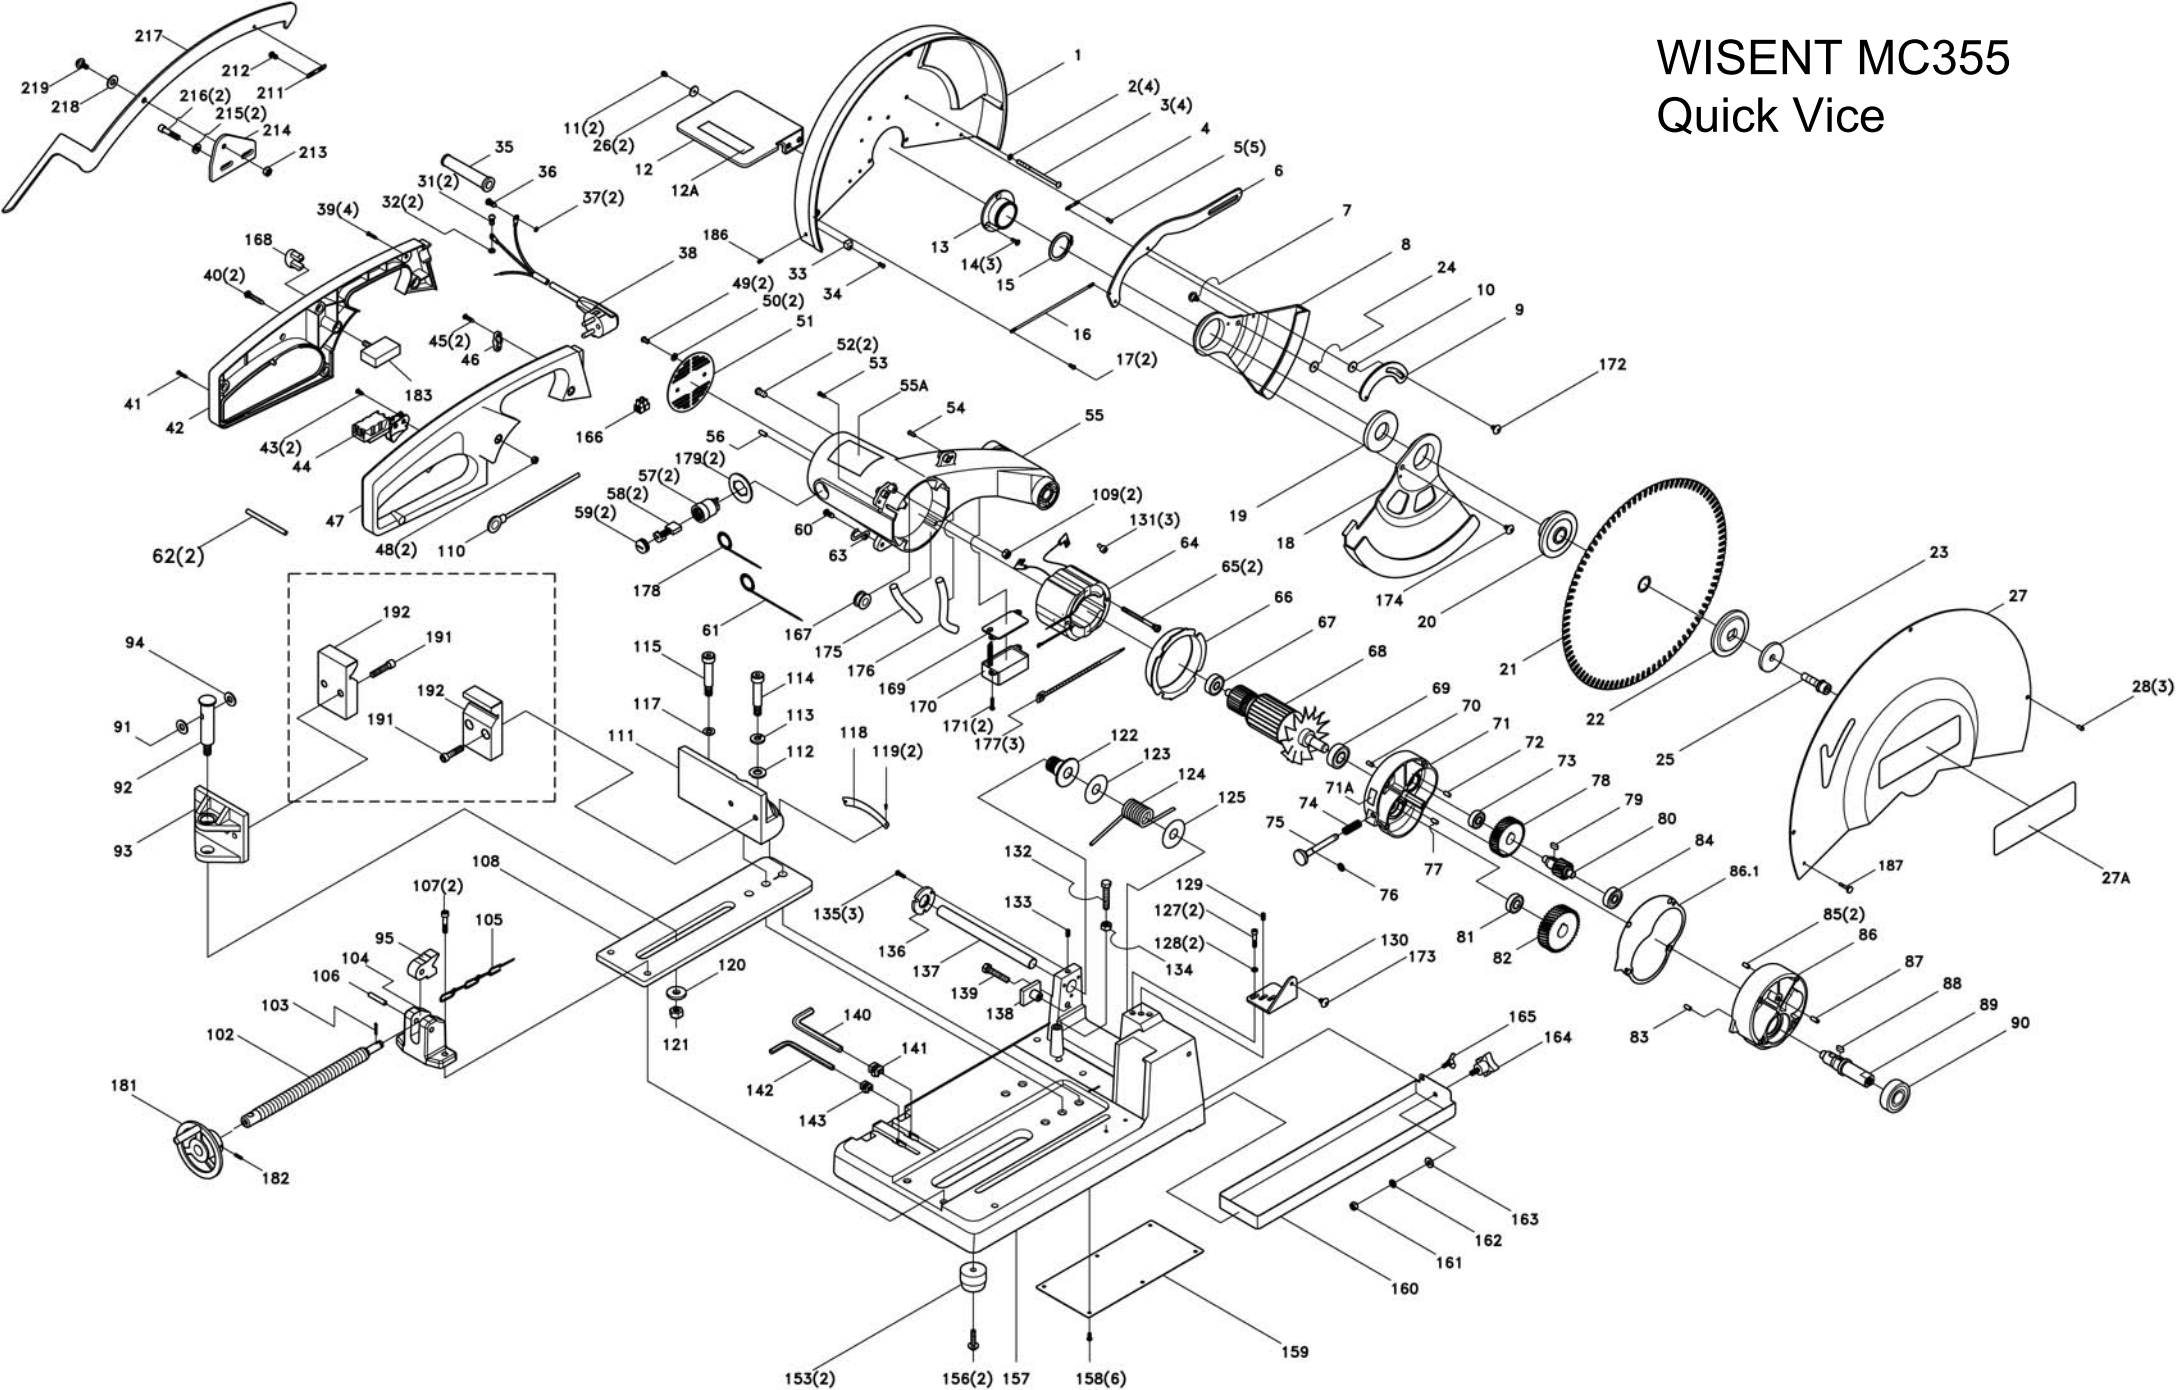

## **SPARE PARTS LIST FOR WISENT MC355**

<b>Part no.</b>	<b>Description</b>	<b>Q'ty need</b>	<b>Article nr.</b>
1	Safety cover	1	253400060
2	Tooth lock washercounter sink	4	253400063
3	Hex soc flat HD SCR M5x85mm	4	253400066
4	Spring	1	253400069
5	M4x8mm Pan HD screw	2	253400072
6	Lever	1	253400075
7	Shoulder screw	1	253400078
8	Small blade guard	1	253400081
9	Lever	1	253400084
10	Spacer	1	253400087
11	Pan HD screw + washer M4x0,7x12mm	2	253400090
12	Protection plate	1	253400093
12A	Cover label	1	253400096
13	Bearing Bass	1	253400099
14	Flat HD screw M4x10mm	3	253400102
15	Extl retaining ring	1	253400105
16	Spring	1	253400108
17	M4x8mm Pan HD screw	2	253400111
18	Big blade guard	1	253400114
19	Spacer	1	253400117
20	Flange	1	253400120
21	TCT sawblade 355mm (72T)	1	853300012
22	Flange	1	253400123
23	M10 flat washer	1	253400126
24	Spacer	1	253400129
25	Hex soc flat HD Screw + washer M10x25mm	1	253400132
26	Flat washer	2	253400135
27	Cover 14"	1	253400138
28	Screw w/washer M5x15mm	3	253400141
31	Tooth lock washer ext	2	253400144
32	Pan HD screw	3	253400147
33	Stop	1	253400150
34	Pan HD screw	1	253400153
35	Cord guard	1	253400156
36	Pan HD screw M5x0,8x20mm	1	253400159
37	Tooth lock washer ext'	2	253400162
38	Power cord	1	253400165
39	Self-tap pan HD screw M4x16mm	4	253400168
40	Pan HD screw + washer M5x27mm	2	253400171
41	Self-tap pan HD screw 1/8"x5/8"	1	253400174
42	Handle-left hand	1	253400177
43	Self-tap pan HD screw M4x10mm	2	253400180
44	Switch	1	253400183
45	Self-tap pan HD screw M4x16mm	2	253400186
46	Cord clamp	1	253400189
47	Handle-right hand	1	253400192
48	Hex nut	2	253400195